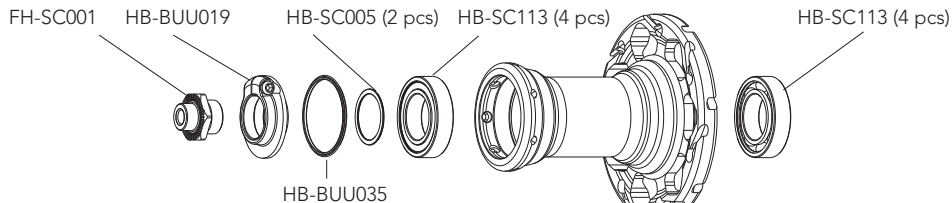

HB-BO031 (3 pcs)
RATCHET RING /
INSERTO A
CREMAGLIERA
(SERVICE CENTER only)