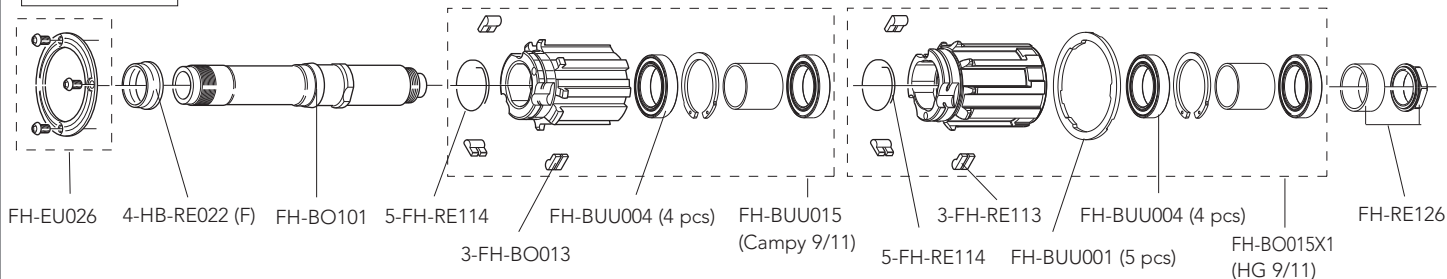

HB-BO031 (3 pcs)
RATCHET RING /
INSERTO A
CREMAGLIERA
(SERVICE CENTER only)

**HB-SH100
USB™ KIT**
2 x E, 2 x F,
2 x G, 2 x H

QUICK-RELEASES

QR13-80FR

front + posteriore

RIM

FRONT RIM
 REAR RIM
 LABEL KIT
 VALVE HOLE
 2-WAY FIT VALVE
 VALVE HOLE BUSHING
 DIAMETER