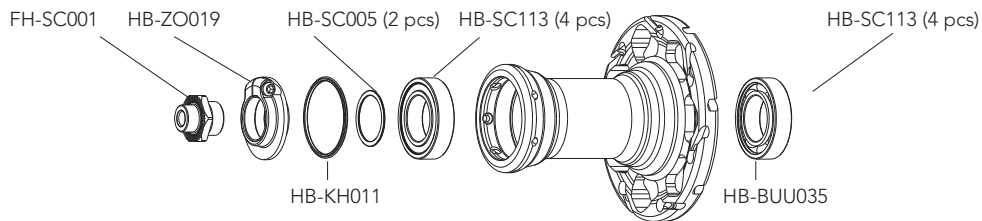

HB-BO031 (3 pcs)
RATCHET RING /
INSERTO A
CREMAGLIERA
(SERVICE CENTER only)