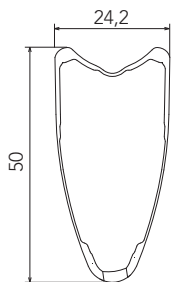

RIM

FRONT RIM
REAR RIM
VALVE HOLE
VALVE HOLE BUSHING
VALVE EXTENSION
DIAMETER
BRAKE SHOES

WH-001BO50 (bright) / WH-001BO50DK (dark)
WH-002BO50 (bright) / WH-002BO50DK (dark)
6,5 mm
WH-BUU002 (5 pcs.)
UT-HU050
634 mm
for carbon rims - BR-BO500 (for brakes with retention spring or interference fixing) -
BR-BO500X1 (for brakes with screw fixing)

SPOKES

FRONT / REAR LH SPOKE
REAR RH SPOKE
NIPPLES
NIPPLE INSERT
NIPPLE MAGNET
SPOKE SPANNER

WH-016BOT50
WH-019BOT50
WH-015BO80
UT-WH160
UT-WH050
UT-WH090

4 spokes + 4 nipples
4 spokes + 4 nipples
black - 10 pieces
magnet-attractor for nipple
nipple-guide
spoke wrenches

ACCESSORIES

Spacer for HG11 FW body

FH-BUU001

5 pcs - to be used only with 9/10s sprockets
(please note that every HG11 rear wheel/HG11 FW body package contains the spacer)

WARNING!

Because of the high temperatures reached when braking, we recommend you use only glue for tubular tires specifically for carbon fibre rims.
A causa delle alte temperature raggiunte in frenata, vi consigliamo di utilizzare solamente colla per tubolari che sia specifica per i soli cerchi in fibra di carbonio.