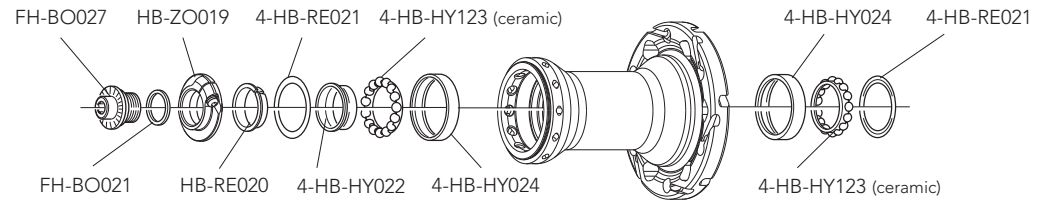

HB-HY100
CULT™ KIT
 2 x HB-RE021
 2 x HB-HY022
 2 x HB-HY024
 2 x HB-HY123

QUICK-RELEASES	QR12-BUUBFR	front + rear
----------------	-------------	--------------

BULLET H50

CLINCHER

RIM

FRONT RIM
REAR RIM
LABEL KIT
VALVE HOLE
VALVE EXTENSION
VALVE HOLE BUSHING
DIAMETER