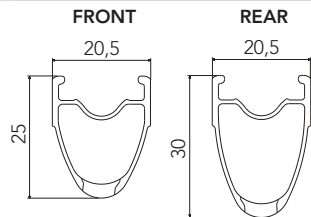

HB-BO031 (3 pcs)
RATCHET RING /
INSERTO A
CREMAGLIERA
(SERVICE CENTER only)

**HB-SH100
USB™ KIT**
2 x E, 2 x F,
2 x G, 2 x H

QUICK-RELEASES

QR13-80FR

front + posteriore

RIM

FRONT RIM
 REAR RIM
 LABEL KIT
 VALVE HOLE
 2-WAY FIT VALVE
 VALVE HOLE BUSHING
 DIAMETER