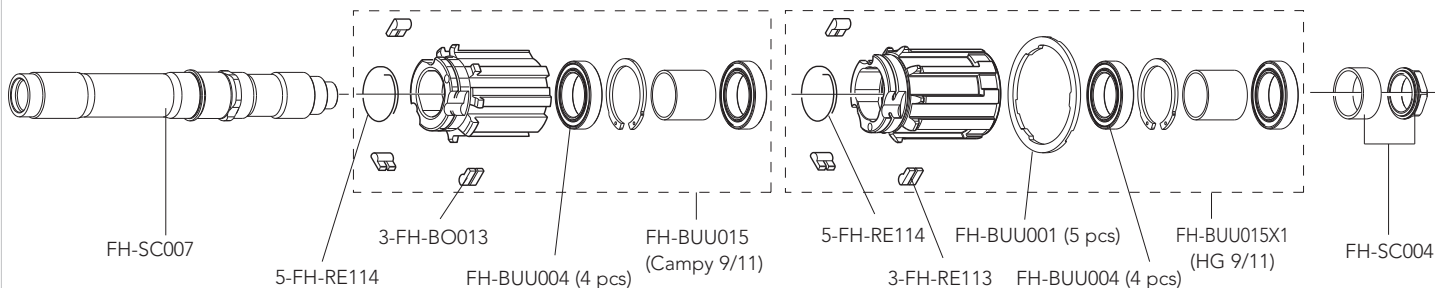

HB-BO031 (3 pcs)
RATCHET RING /
INSERTO A
CREMAGLIERA
(SERVICE CENTER only)