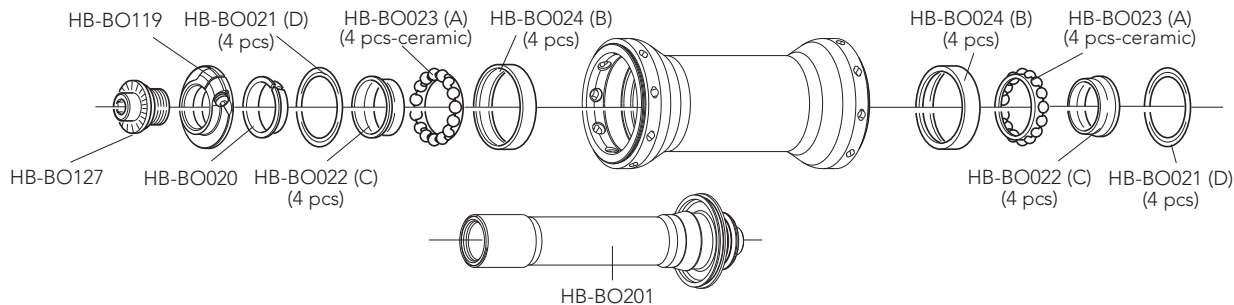

HUBS

**HB-BO100
CULT™ KIT**
front
2 x A, 2 x B,
2 x C, 2 x D

HB-BO031 (3 pcs)
RATCHET RING /
INSERTO A
CREMAGLIERA
(SERVICE CENTER only)

**HB-HY100
CULT™ KIT**
2 x A, 2 x B,
2 x C, 2 x D

QUICK-RELEASES

QR12-BUUBFR