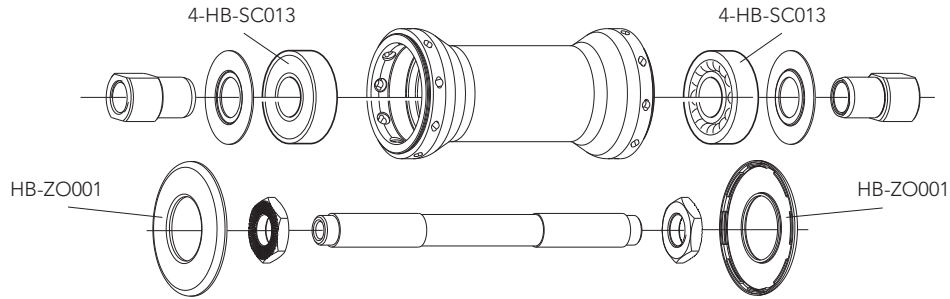

HUBS

HB-BO031 (3 pcs)
RATCHET RING /
INSERTO A
CREMAGLIERA
(SERVICE CENTER only)