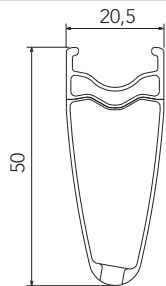

BULLET H50

CLINCHER

RIM

FRONT RIM
REAR RIM
LABEL KIT
VALVE HOLE
VALVE EXTENSION
VALVE HOLE BUSHING
DIAMETER

WH-003BUU (**no labels**)
WH-004BUU (**no labels**)
LAB-BU12 (front+rear)
6,5 mm
UT-WH130M (male extension) - UT-WH130F (female extension)
WH-BUU002 (5 pcs.)
700C (622 x 15C)

SPOKES

COMPLETE FRONT KIT
COMPLETE REAR KIT
MINI-KIT
NIPPLES
NIPPLE INSERT
NIPPLE MAGNET
SPOKE SPANNER

KIT-03BU
KIT-04BU
KIT-500BU
WH-015BU
UT-WH160
UT-WH050
UT-WH090

18 front spokes + 18 nipples
14 right rear spokes + 7 rear left spokes + 21 nipples
2 front spokes + 2 right rear spokes + 2 rear left spokes + 6 nipples
10 pieces
magnet-attractor for nipple
nipple-guide
spoke wrenches

ACCESSORIES

Spacer for HG11 FW body

FH-BUU001

5 pcs - to be used only with 9/10s sprockets
(please note that every HG11 rear wheel/HG11 FW body package contains the spacer)