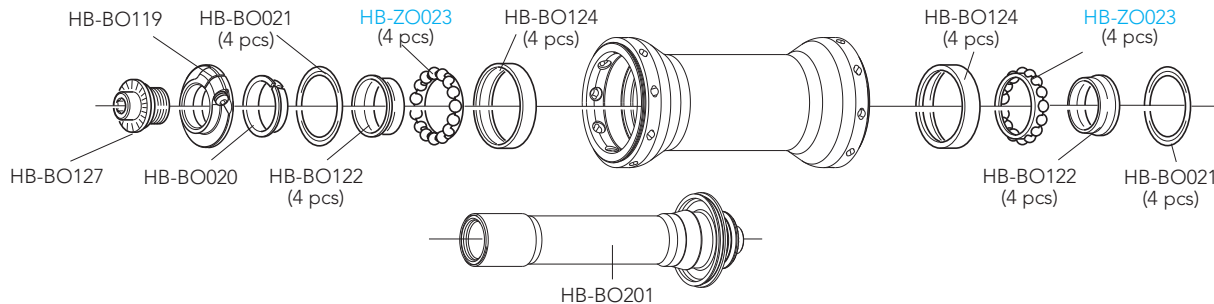

HUBS

HB-BO031 (3 pcs)
RATCHET RING /
INSERTO A
CREMAGLIERA
(SERVICE CENTER only)

**HB-RE100
HUB KIT**

- 2 x HB-RE021
- 2 x HB-RE022
- 2 x HB-RE124
- 2 x HB-RE023

QUICK-RELEASES	QR12-ZOBFR	front + rear