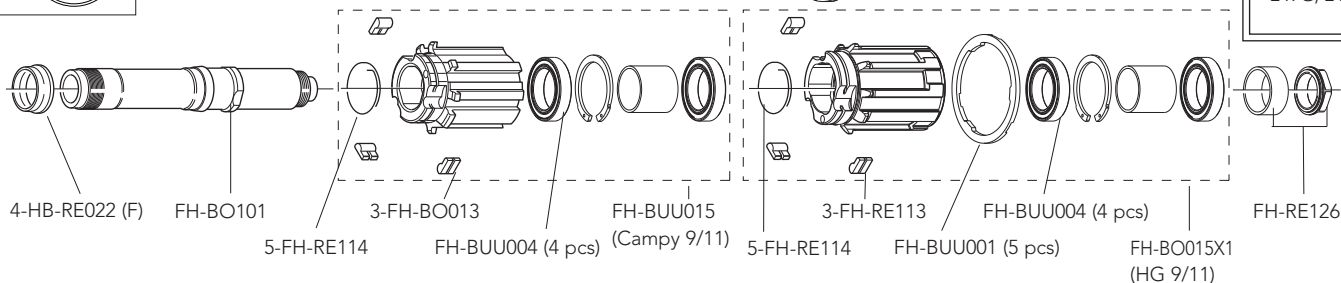

HUBS

**HB-SH200
USB™ KIT**
front
2 x A, 2 x B,
2 x C, 2 x D

HB-BO031 (3 pcs)
RATCHET RING /
INSERTO A
CREMAGLIERA
(SERVICE CENTER only)

**HB-SH100
USB™ KIT**
2 x E, 2 x F,
2 x G, 2 x H

QUICK-RELEASES

QR12-BUUBFR