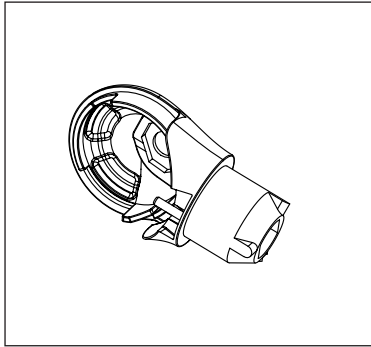

SHIFTING LEVERS BAR-END EPS

BAR-END TT EPS

RECORD

RH: SL-RETT001EPS

LH: SL-RETT002EPS