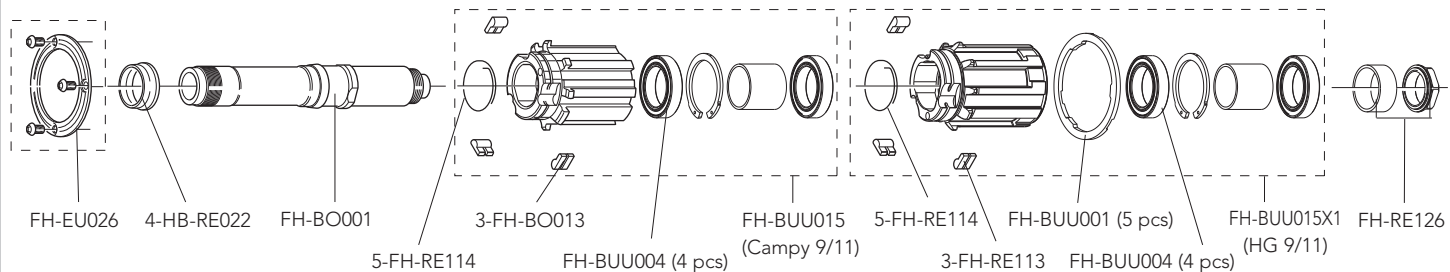

QUICK-RELEASES

QR11-20FRB

front + rear