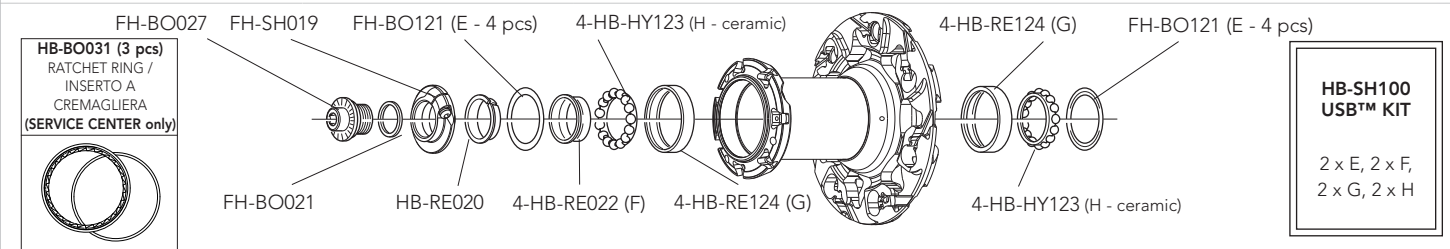

ACCESSORIES

Spacer for HG11 FW body

FH-BUU001

5 pcs - to be used only with 9/10s sprockets
(please note that every HG11 rear wheel/HG11 FW body package contains the spacer)

HUBS

**HB-SH200
USB™ KIT
front**
2 x A, 2 x B,
2 x C, 2 x D