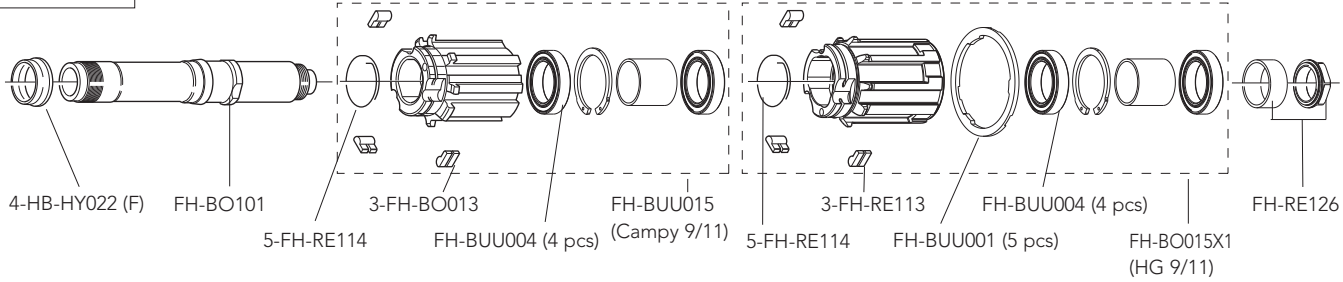

HUBS

**HB-BO100
CULT™ KIT**
front
2 x A, 2 x B,
2 x C, 2 x D

HB-BO031 (3 pcs)
RATCHET RING /
INSERTO A
CREMAGLIERA
(SERVICE CENTER only)

**HB-HY100
CULT™ KIT**
2 x A, 2 x B,
2 x C, 2 x D

QUICK-RELEASES

QR12-BUUBFR