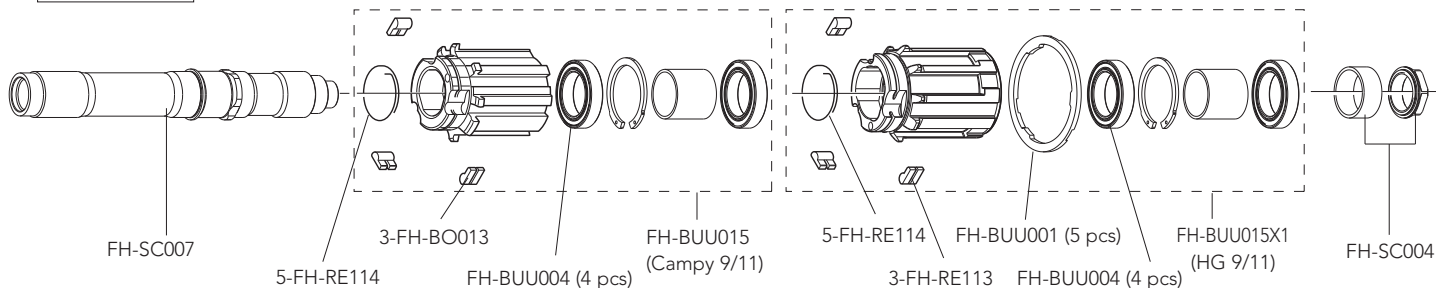

VENTO ASYMMETRIC G3

CLINCHER

RIM		
	<p>RIM-TAPE LABEL KIT VALVE HOLE DIAMETER</p>	<p>2-WH-RT12 (18 mm - 2 pieces) LAB-VECB14G3 (for a pair of front+rear wheels) 6,5 mm 700C (622 x 15C)</p>

SPOKES		
<p>FRONT/REAR RIGHT SPOKE REAR LH SPOKE NIPPLES</p>	<p>WH-016VEC WH-119VEC WH-NVE</p>	<p>4 spokes + 4 nipples 4 spokes + 4 nipples 50 pcs</p>