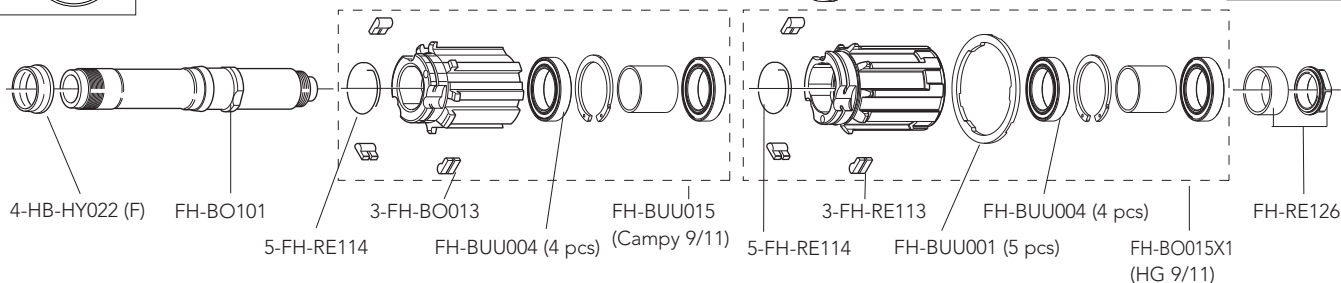

HUBS

**HB-BO100
CULT™ KIT**
front
2 x A, 2 x B,
2 x C, 2 x D

HB-BO031 (3 pcs)
RATCHET RING /
INSERTO A
CREMAGLIERA
(SERVICE CENTER only)

**HB-HY100
CULT™ KIT**
2 x A, 2 x B,
2 x C, 2 x D

QUICK-RELEASES

QR12-BUUBFR