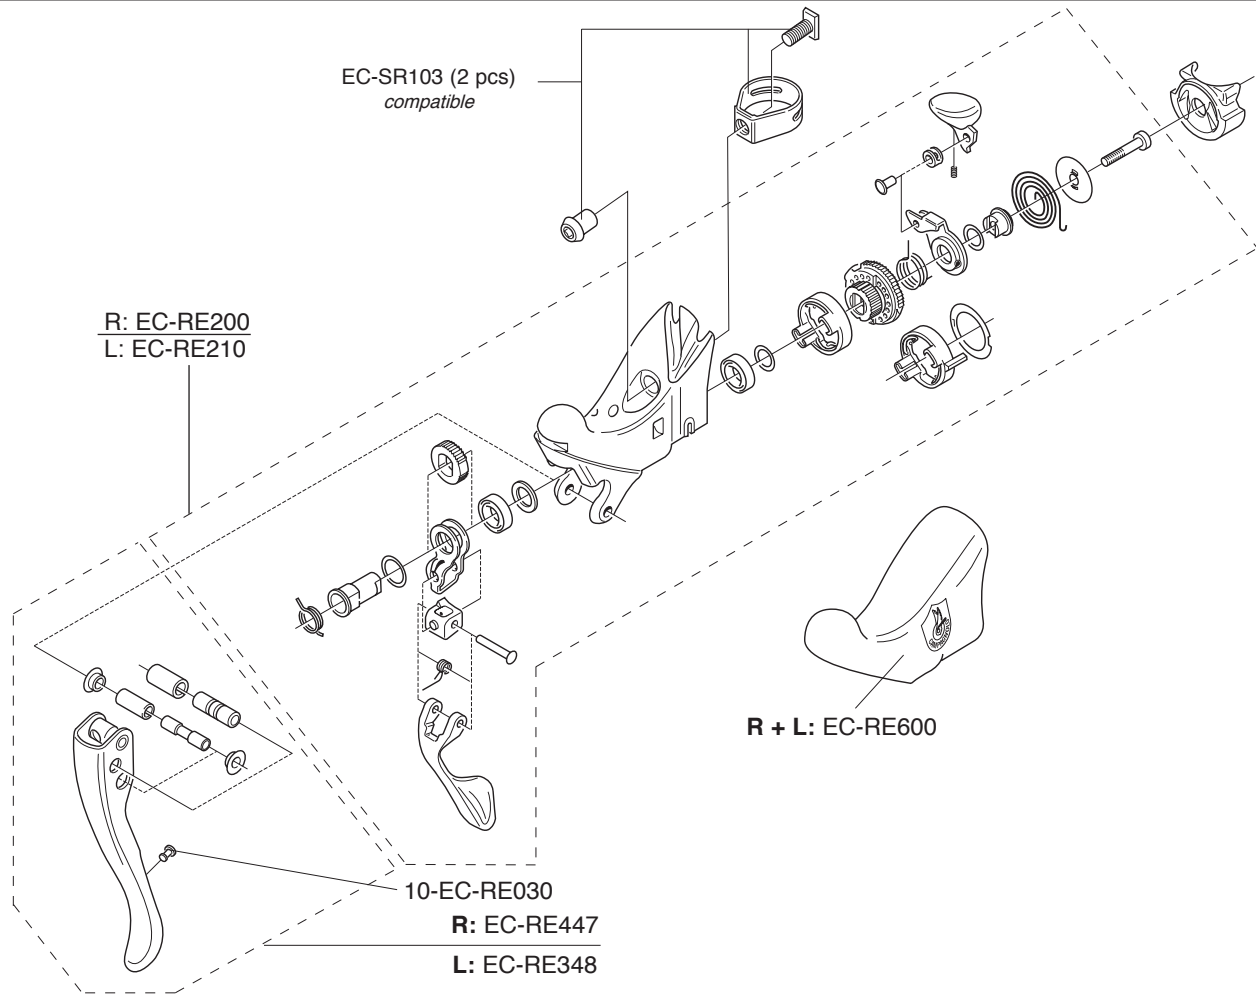

RECORD 10S

QS

EC-SR103 (2 pcs)
compatible

R: EC-RE200
L: EC-RE210

R + L: EC-RE600

10-EC-RE030

R: EC-RE447

L: EC-RE348