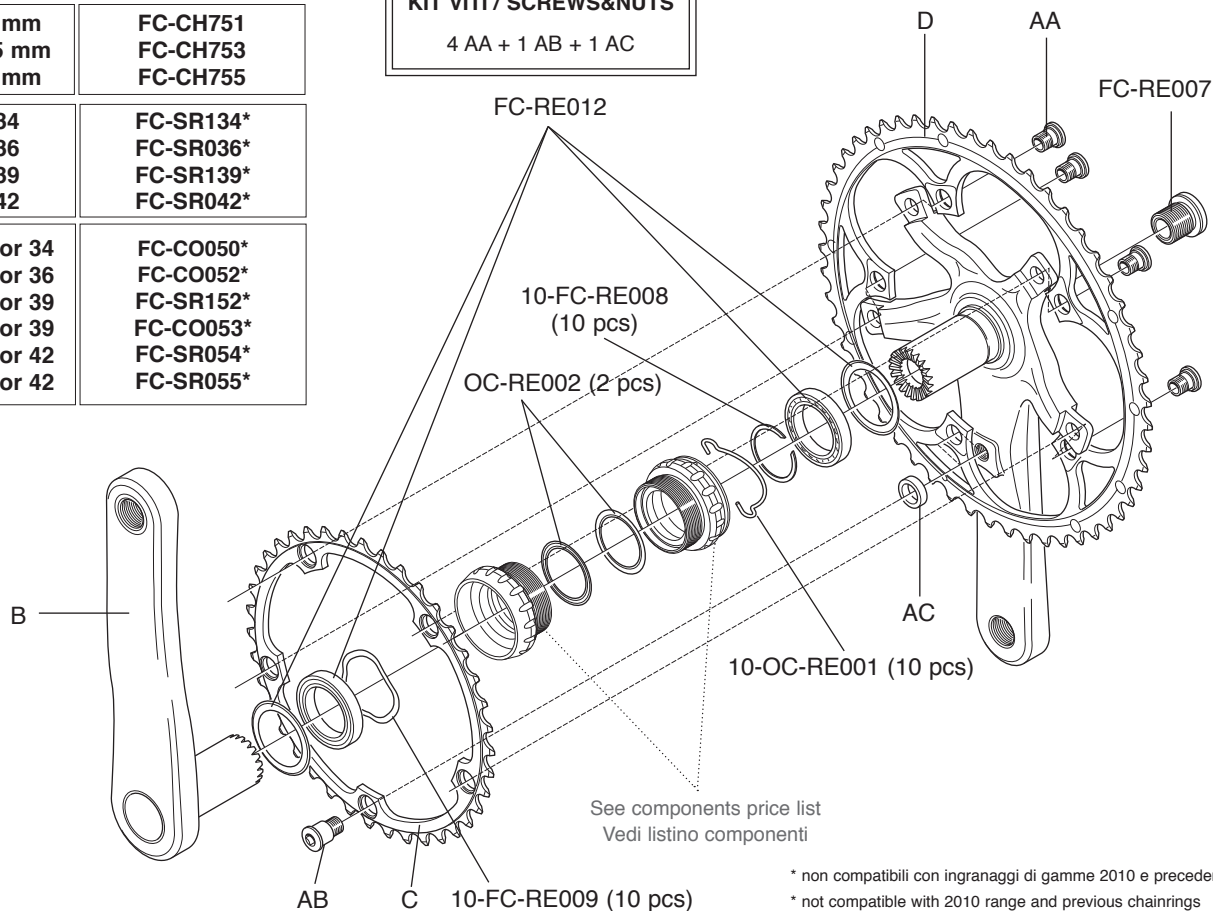

CHORUS 11S MY 2011 - 2014

CARBON - ULTRA-TORQUE

B	170 mm	FC-CH751
	172,5 mm	FC-CH753
	175 mm	FC-CH755
C	Z34	FC-SR134*
	Z36	FC-SR036*
	Z39	FC-SR139*
	Z42	FC-SR042*
D	Z50 for 34	FC-CO050*
	Z52 for 36	FC-CO052*
	Z52 for 39	FC-SR152*
	Z53 for 39	FC-CO053*
	Z54 for 42	FC-SR054*
	Z55 for 42	FC-SR055*

FC-SR200
KIT VITI / SCREWS&NUTS
4 AA + 1 AB + 1 AC

* non compatibili con ingranaggi di gamme 2010 e precedenti

* not compatible with 2010 range and previous chainrings