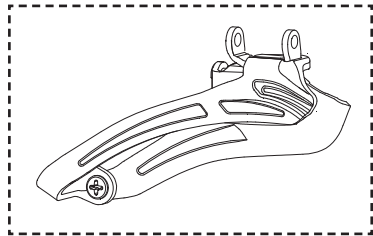

SUPER RECORD 11S