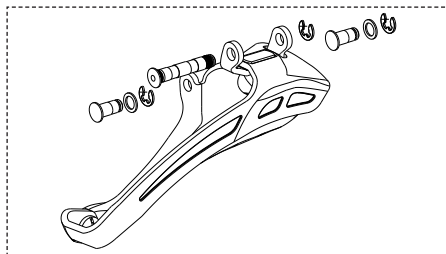

VELOCE 10S

ATHENA 11S / ATHENA TRIPLE 11S MY 2011-2016

Complete rear derailleur: **RD12-ATB1SP (short - black) - RD11-AT1SP (short - silver)**

SUPER RECORD EPS / RECORD EPS / CHORUS EPS

SERVICE CENTER only!
FD-SR115EPS (SR)