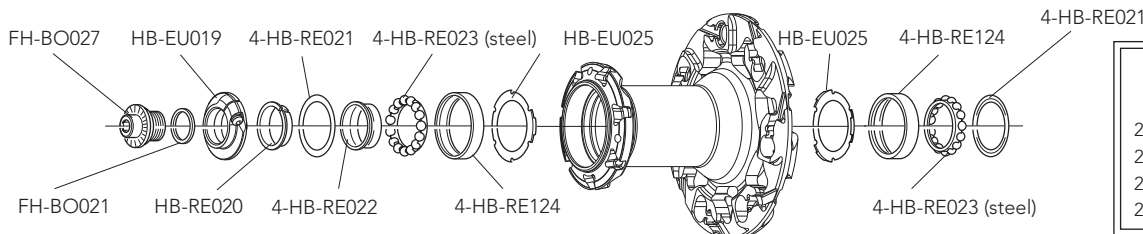

ACCESSORIES

Spacer for HG11 FW body

FH-BUU001

5 pcs - to be used only with 9/10s sprockets
(please note that every HG11 rear wheel/HG11 FW body package contains the spacer)

HUBS

HB-BO031 (3 pcs)
 RATCHET RING /
 INSERTO A
 CREMAGLIERA
 (SERVICE CENTER only)