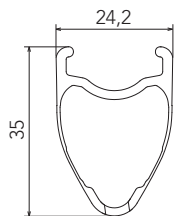

front + rear

RIM

VALVE HOLE
VALVE HOLE BUSHING
DIAMETER
BRAKE SHOES

6,5 mm
WH-BUU002
700C (622 x 17C)
for carbon rims - BR-BO500 (for brakes with retention spring or interference fixing) -
BR-BO500X1 (for brakes with screw fixing)