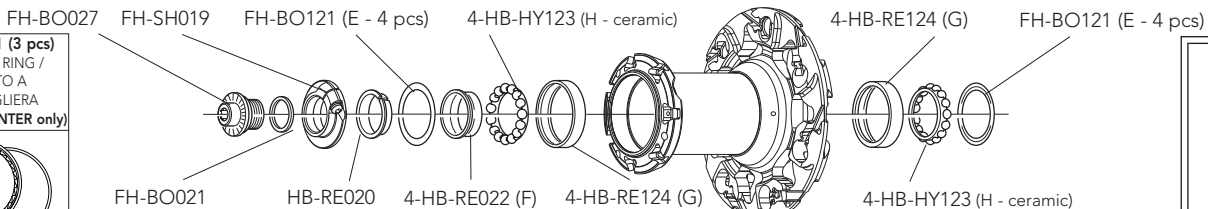

**HB-SH200
USB™ KIT**
front
2 x A, 2 x B,
2 x C, 2 x D

HB-BO031 (3 pcs)
RATCHET RING /
INSERTO A
CREMAGLIERA
(SERVICE CENTER only)

**HB-SH100
USB™ KIT**
2 x E, 2 x F,
2 x G, 2 x H