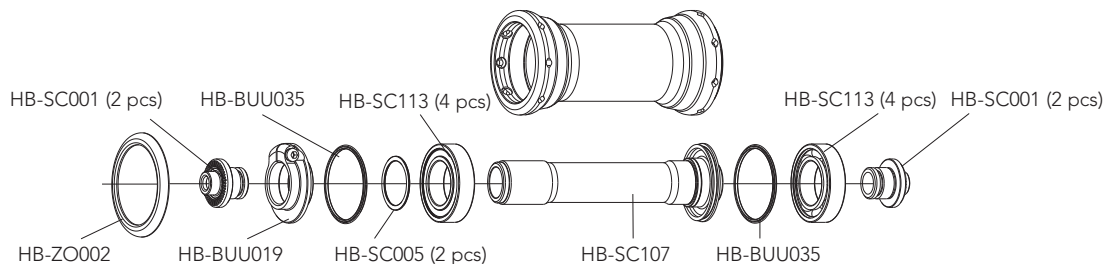

HUBS

HB-BO031 (3 pcs)
RATCHET RING /
INSERTO A
CREMAGLIERA
(SERVICE CENTER only)

QUICK-RELEASES

QR12-ZOBFR

front + rear