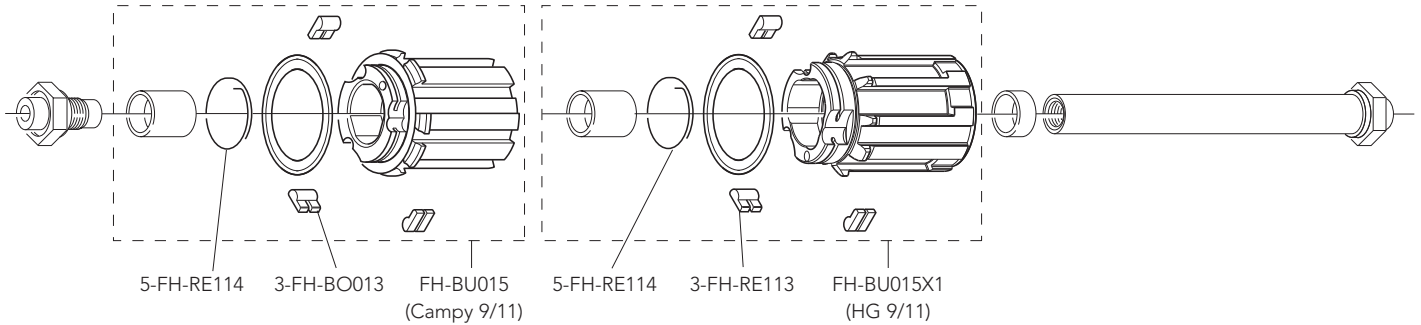

ACCESSORIES

Spacer for HG11 FW body

FH-BUU001

5 pcs - to be used only with 9/10s sprockets
(please note that every HG11 rear wheel/HG11 FW body package contains the spacer)

HUBS

HB-BO031 (3 pcs)
 RATCHET RING /
 INSERTO A
 CREMAGLIERA
 (SERVICE CENTER only)