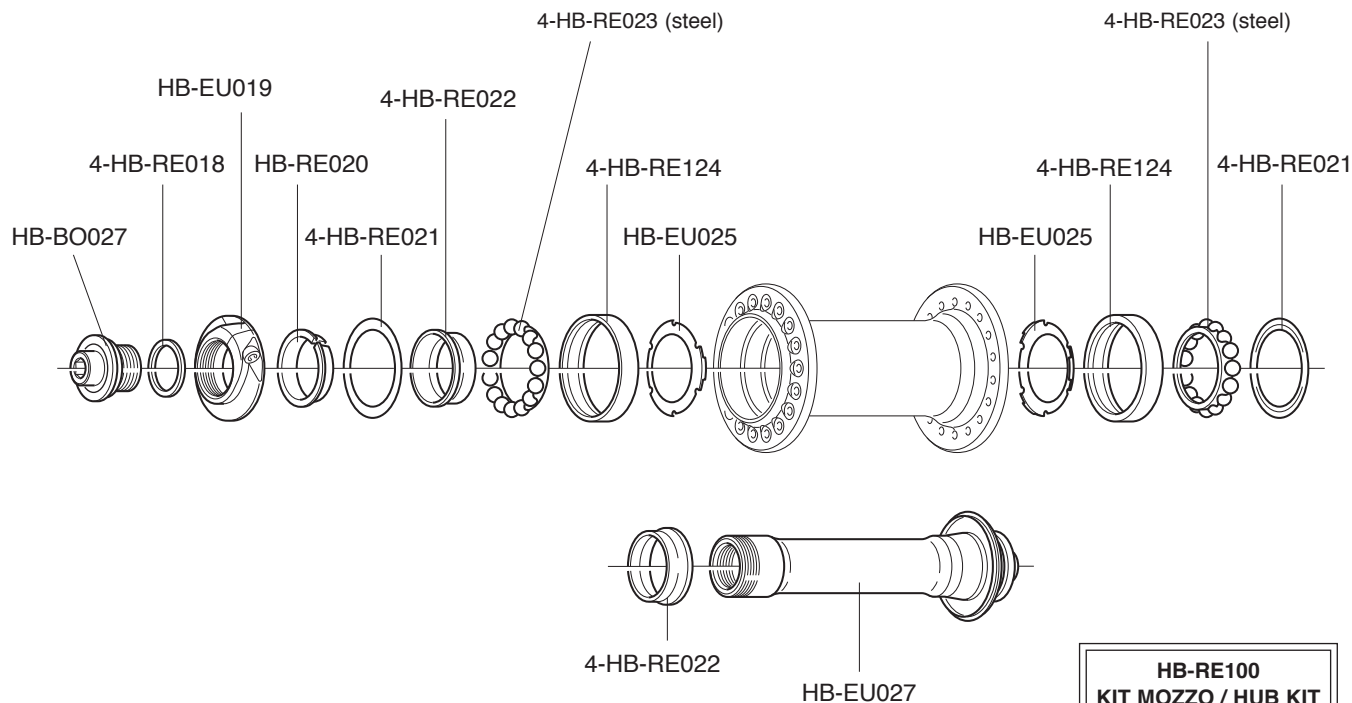

HB-RE100 KIT MOZZO / HUB KIT   2 x HB-RE021   2 x HB-RE022   2 x HB-RE124   2 x HB-RE023