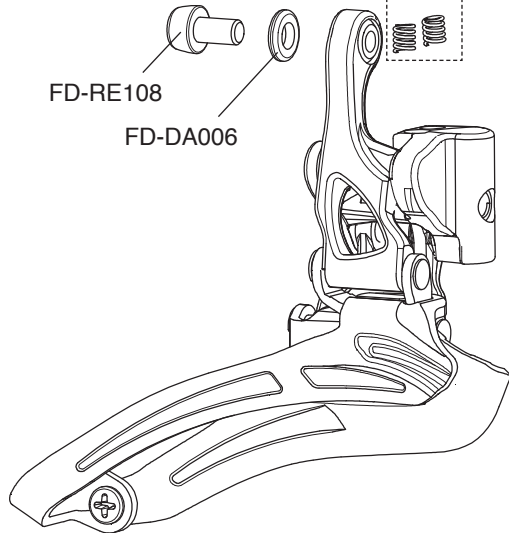

RECORD 11S

FD-SR115

FD-SR102

FD-RE108

FD-DA006

FD-RE108

FD-DA006

FD-SR102

FD-SR006

5-FD-VL102

5-FD-VL102