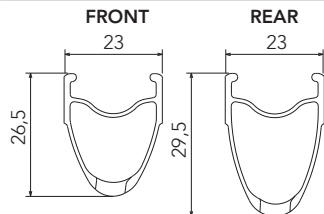

FRONT RIM
REAR RIM
LABEL KIT
VALVE HOLE
DIAMETER

WH-403SHB (with labels)
WH-404SHB (with labels)
LAB-SHCB17
6,5 mm
622 X 17C

SPOKES

FRONT KIT
REAR KIT
COMPLETE FRONT
COMPLETE REAR LEFT SPOKE
COMPLETE REAR RIGHT SPOKE
NIPPLES
SPOKE RING
NIPPLE INSERT
NIPPLE MAGNET
SPOKE SPANNER