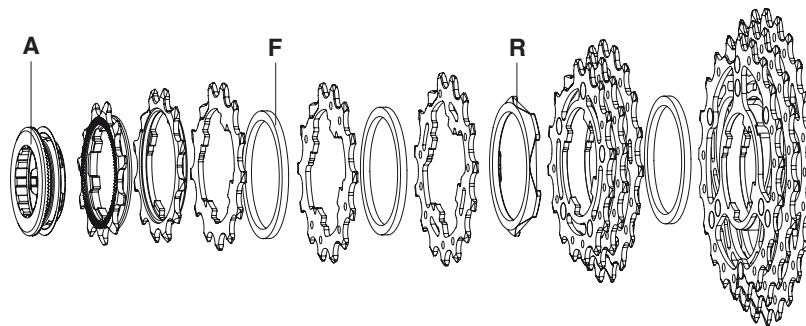

SUPER RECORD 11S

STEEL - TITANIUM

A	CS-112	<i>11s only</i>
	CS-111	<i>11s only</i> (for Z 11)
F	2-CS-612 (2 pcs)	2,2 mm
R	2-CS-712 (2 pcs)	2,3 mm

11-23	A	11A-1°	12A-2°	13A	F	14A	F	15A	R	16A-17A-18A*	F	19A-21A-23A*
		11S-011	11S-022	11S-131		11S-141		11S-151		11S-678T		11S-913T
11-25	A	11A-1°	12A-2°	13A	F	14A	F	15A	R	16A-17A-19B*	F	21B-23B-25B*
		11S-011	11S-022	11S-131		11S-141		11S-151		11S-679T		11S-135BT
11-27	A	11D-1°	12DD-2°	13D	F	14D	F	15D	R	17A-19B-21B*	F	23B-25B-27B*
		11S-111	11S-124	11S-134		11S-144		11S-154		11S-791T		11S-357T
11-29	A	11D-1°	12DD-2°	13D	F	14D	F	15D	R	17A-19B-21B*	F	23B-26B-29B*
		11S-111	11S-124	11S-134		11S-144		11S-154		11S-791T		11S-369T

* pre-assembled