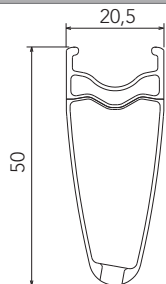

BULLET ULTRA H50

CLINCHER

RIM

FRONT RIM
REAR RIM
LABEL KIT
VALVE HOLE
VALVE EXTENSION
VALVE HOLE BUSHING
DIAMETER

WH-003BUU (**no labels**)
WH-004BUU (**no labels**)
LAB-BUU12 (front+rear) - LAB-BUU12DK (front+rear DARK)
6,5 mm
UT-WH130M (male extension) - UT-WH130F (female extension)
WH-BUU002 (5 pcs.)
700C (622 x 15C)

SPOKES

COMPLETE FRONT KIT
COMPLETE REAR KIT
MINI-KIT
NIPPLES
NIPPLE INSERT
NIPPLE MAGNET
SPOKE SPANNER

KIT-03BUU
KIT-04BUU
KIT-500BUU
WH-015BUU
UT-WH160
UT-WH050
UT-WH090

18 front spokes + 18 nipples
14 rear right spokes + 7 rear left spokes + 21 nipples
2 front spokes + 2 rear right spokes + 2 rear left spokes + 6 nipples
red - 10 pieces
magnet-tractor for nipple
nipple-guide
spoke wrenches

ACCESSORIES

Spacer for HG11 FW body

FH-BUU001

5 pcs - to be used only with 9/10s sprockets
(please note that every HG11 rear wheel/HG11 FW body package contains the spacer)