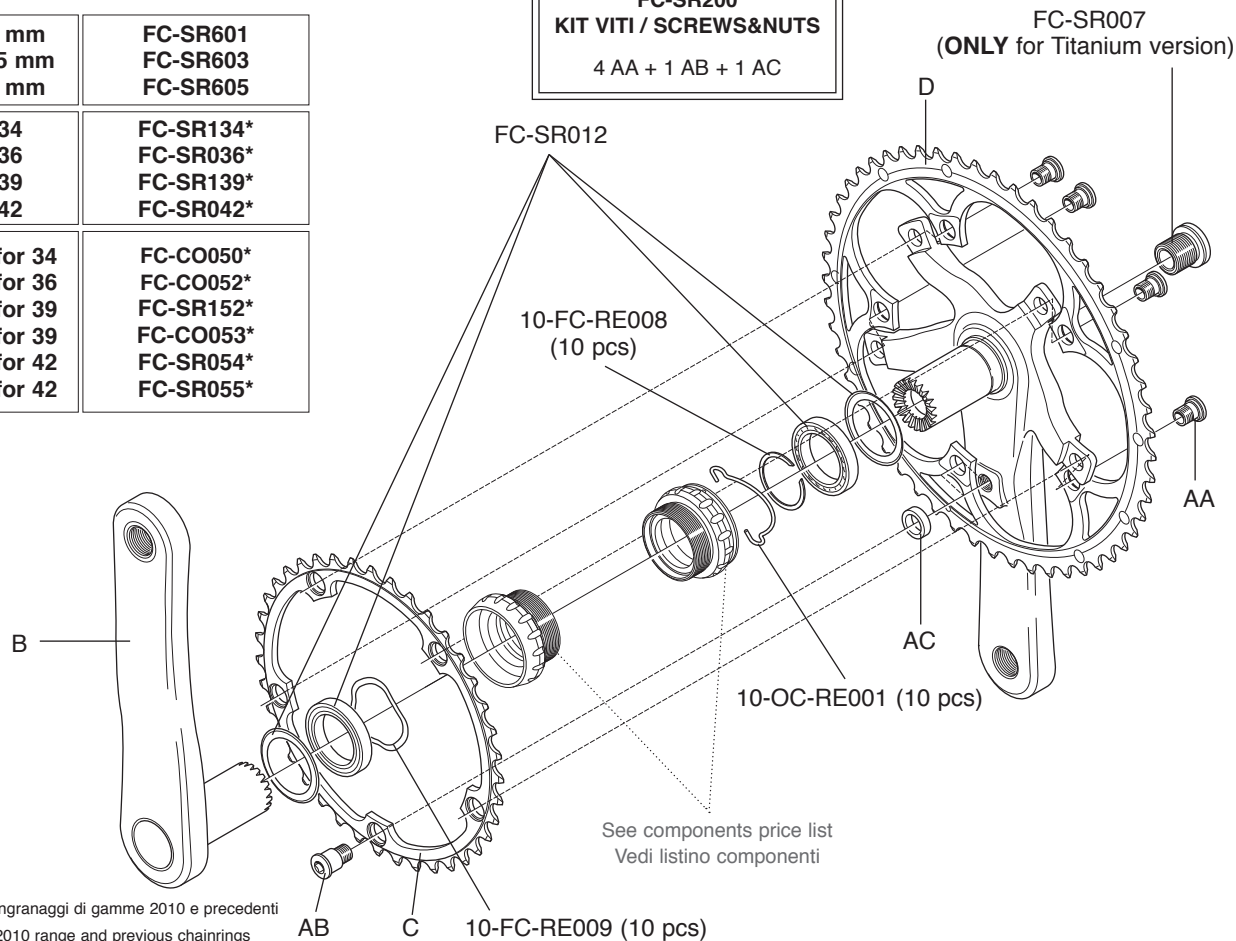

SUPER RECORD 11S MY 2011 - 2014

CARBON - ULTRA-TORQUE

B	170 mm 172,5 mm 175 mm	FC-SR601 FC-SR603 FC-SR605
C	Z34 Z36 Z39 Z42	FC-SR134* FC-SR036* FC-SR139* FC-SR042*
D	Z50 for 34 Z52 for 36 Z52 for 39 Z53 for 39 Z54 for 42 Z55 for 42	FC-CO050* FC-CO052* FC-SR152* FC-CO053* FC-SR054* FC-SR055*

**FC-SR200
KIT VITI / SCREWS&NUTS**
4 AA + 1 AB + 1 AC

* non compatibili con ingranaggi di gamme 2010 e precedenti

* not compatible with 2010 range and previous chainrings