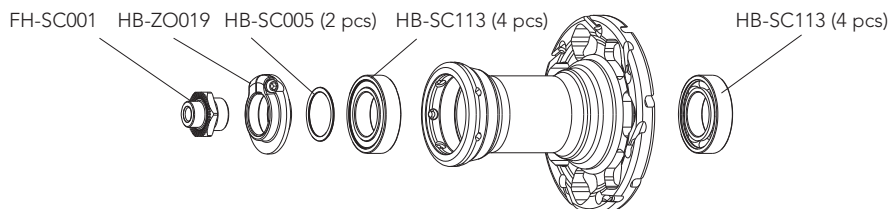

HB-BO031 (3 pcs)
RATCHET RING /
INSERTO A
CREMAGLIERA
(SERVICE CENTER only)