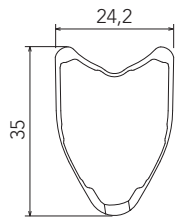

RIM

FRONT RIM
REAR RIM
VALVE HOLE
VALVE HOLE BUSHING
DIAMETER
BRAKE SHOES

WH-101BO35 (bright) - WH-101BO35DK (dark)
WH-102BO35 (bright) - WH-102BO35DK (dark)
6,5 mm
WH-BUU002 (5 pcs.)
634 mm
for carbon rims - BR-BO500 (for brakes with retention spring or interference fixing) -
BR-BO500X1 (for brakes with screw fixing)

SPOKES

FRONT / REAR LH SPOKE
REAR RH SPOKE
NIPPLES
NIPPLE INSERT
NIPPLE MAGNET
SPOKE SPANNER

WH-019BOT35
WH-018BOT35
WH-015BO80
UT-WH160
UT-WH050
UT-WH090

4 spokes + 4 nipples
4 spokes + 4 nipples
black - 10 pieces
magnet-attractor for nipple
nipple-guide
spoke wrenches

ACCESSORIES

Spacer for HG11 FW body

FH-BUU001

5 pcs - to be used only with 9/10s sprockets
(please note that every HG11 rear wheel/HG11 FW body package contains the spacer)

WARNING!

Because of the high temperatures reached when braking, we recommend you use only glue for tubular tires specifically for carbon fibre rims.
A causa delle alte temperature raggiunte in frenata, vi consigliamo di utilizzare solamente colla per tubolari che sia specifica per i soli cerchi in fibra di carbonio.