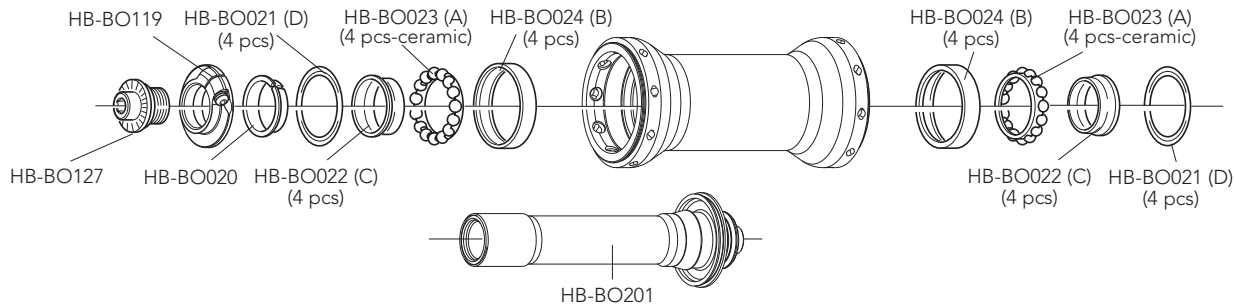

HUBS

**HB-BO100
CULT™ KIT**
front
2 x A, 2 x B,
2 x C, 2 x D