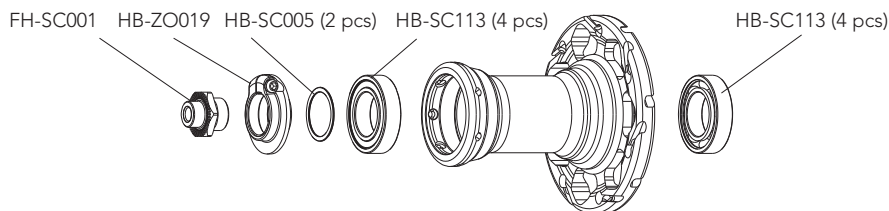

HB-BO031 (3 pcs)
RATCHET RING /
INSERTO A
CREMAGLIERA
(SERVICE CENTER only)