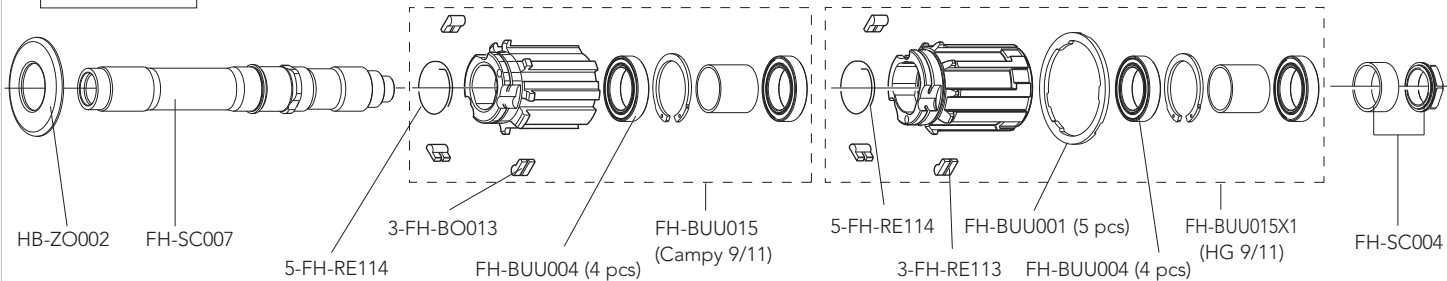

WHEELS

QUICK-RELEASES

QR8-40BFR

front + rear