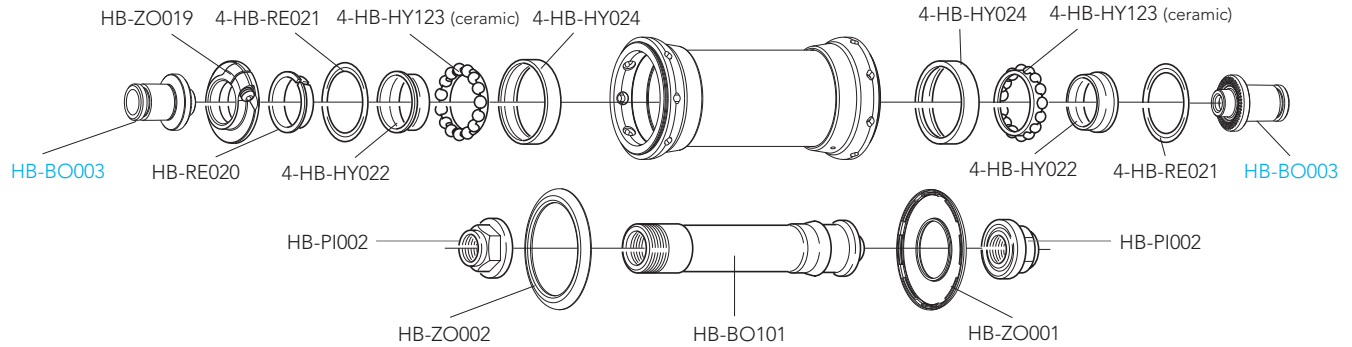

HUBS

FRONT TRACK