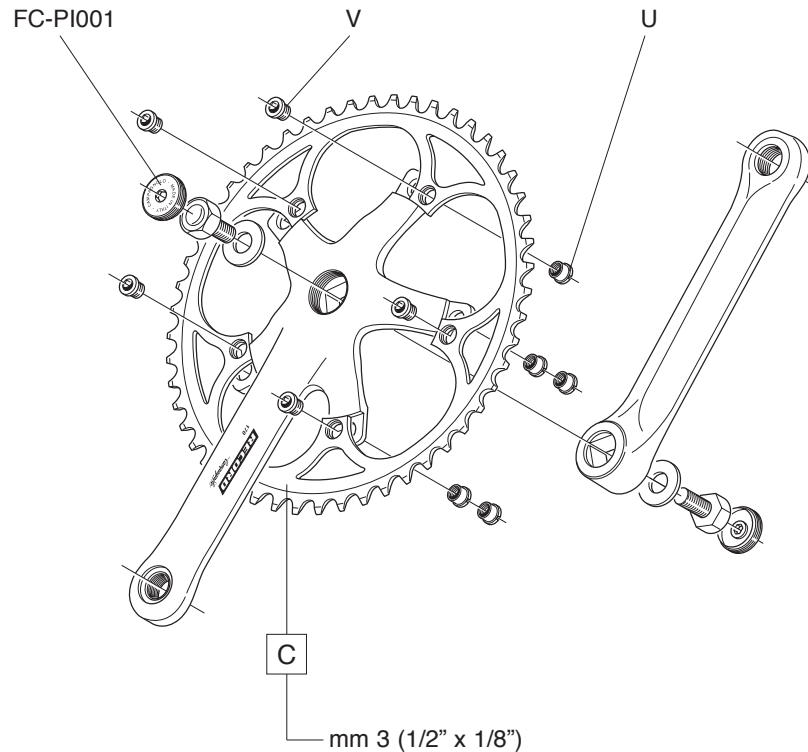

FC-SR234
FC-SR136
FC-SR239

D

Z50 for 34
Z52 for 36
Z53 for 39

FC-SR350
FC-SR352
FC-SR353

C	Z47	FC-PI047
	Z48	FC-PI048
	Z49	FC-PI049
	Z50	FC-PI050
	Z51	FC-PI051
	Z52	FC-PI052

FC-PI100
KIT VITI / SCREWS&NUTS
5 U + 5 V