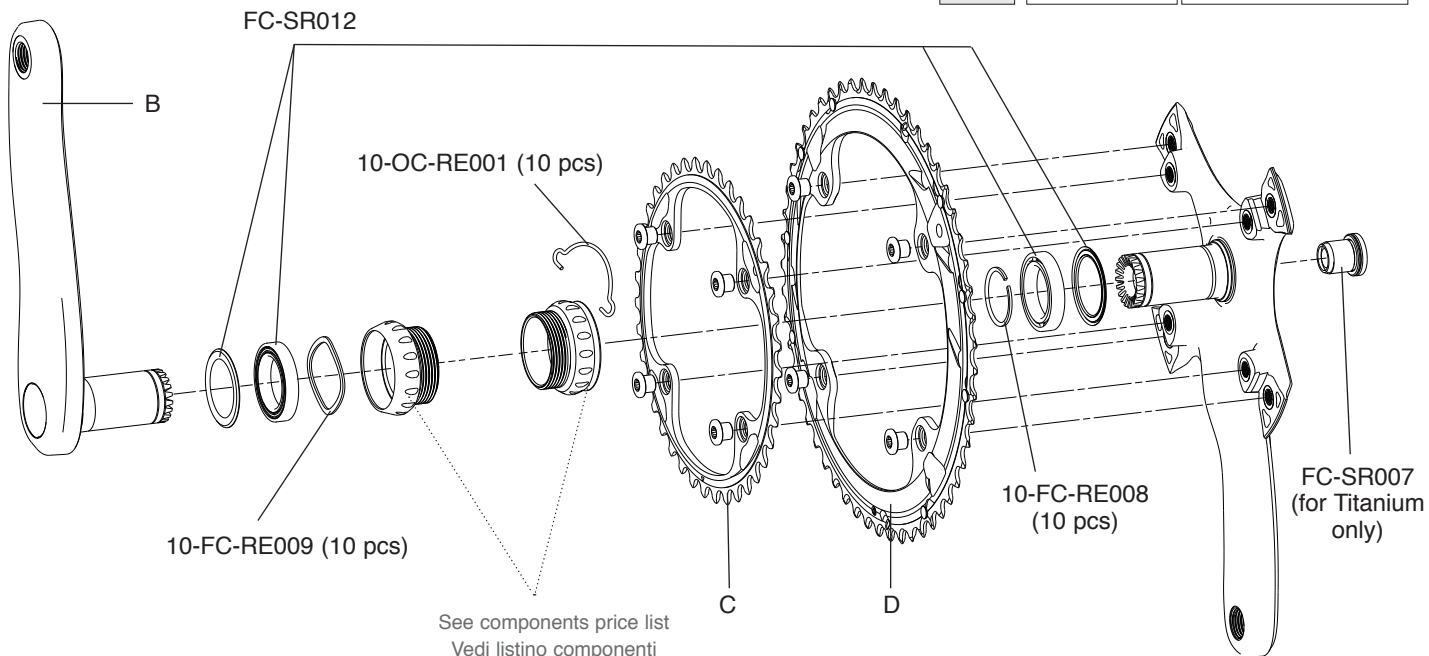

SUPER RECORD 11S

CARBON - ULTRA-TORQUE

**FC-SR300
KIT VITI / SCREWS&NUTS**

B	170 mm 172,5 mm 175 mm	FC-SR081 FC-SR083 FC-SR085
C	Z34 Z36 Z39	FC-SR234 FC-SR136 FC-SR239
D	Z50 for 34 Z52 for 36 Z53 for 39	FC-SR350 FC-SR352 FC-SR353