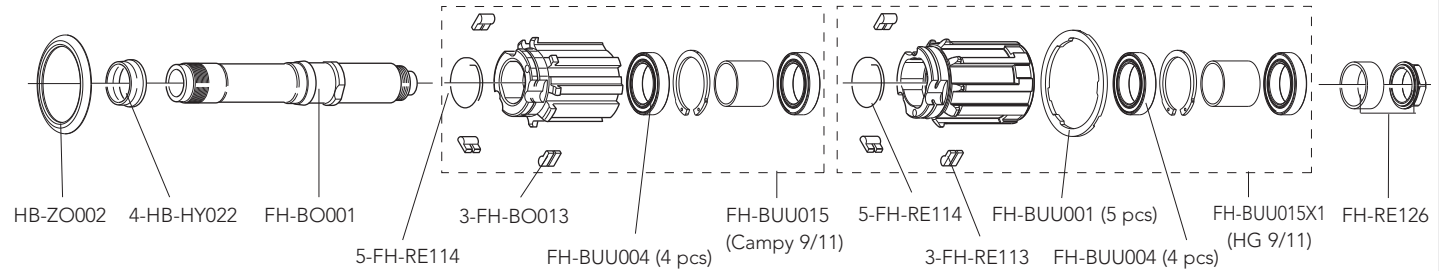

HB-HY100
CULT™ KIT
 2 x HB-RE021
 2 x HB-HY022
 2 x HB-HY024
 2 x HB-HY123

QUICK-RELEASES	QR12-BUUBFR	front + rear
----------------	-------------	--------------

BULLET H50

CLINCHER

RIM

FRONT RIM
REAR RIM
LABEL KIT
VALVE HOLE
VALVE EXTENSION
VALVE HOLE BUSHING
DIAMETER