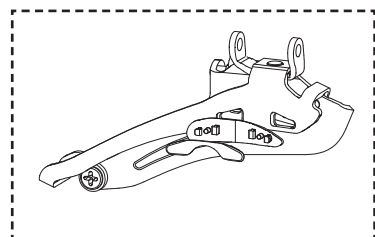

POTENZA 11 11S