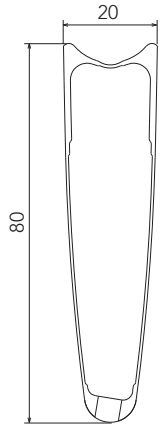

RIM

FRONT RIM
VALVE HOLE
VALVE EXTENSION
VALVE HOLE BUSHING
DIAMETER

WH-101BO80
6,5 mm
UT-WH160M (male extension) - UT-WH160F (female extension)
WH-BUU002 (5 pcs.)
634 mm

SPOKES

FRONT SPOKE
NIPPLES
NIPPLE INSERT
NIPPLE MAGNET
SPOKE SPANNER

WH-016BOT80
WH-015BO80
UT-WH160
UT-WH050
UT-WH090

4 spokes + 4 nipples
black - 10 pieces
magnet-attractor for nipple
nipple-guide
spoke wrenches