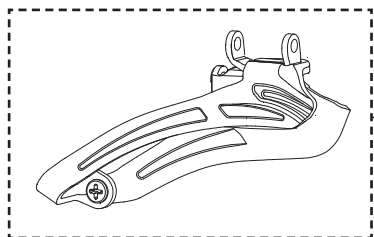

RECORD 11S

FD-SR115

FD-SR102