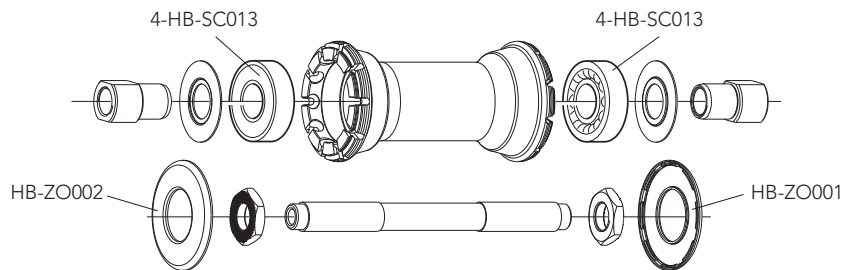

KHAMSIN ASYMMETRIC G3

CLINCHER

HUBS