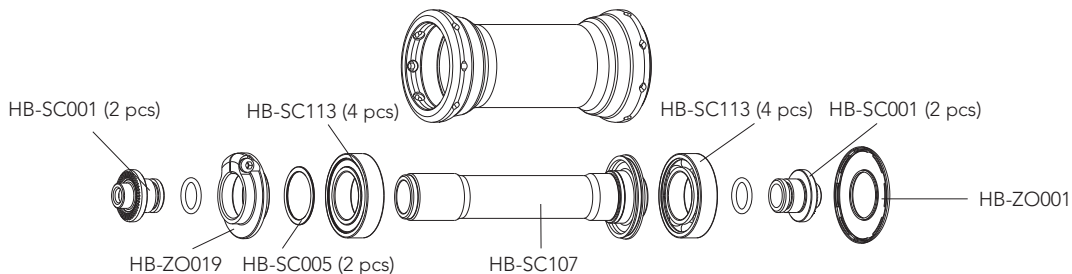

HUBS

HB-BO031 (3 pcs)
RATCHET RING /
INSERTO A
CREMAGLIERA
(SERVICE CENTER only)