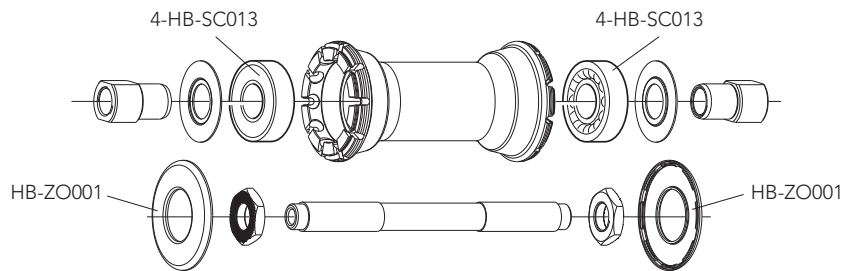

KHAMSIN ASYMMETRIC

CLINCHER

HUBS