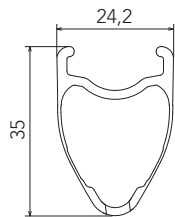

RIM

FRONT RIM
REAR RIM
VALVE HOLE
VALVE HOLE BUSHING
DIAMETER
BRAKE SHOES

WH-003BO35 (bright) - WH-003BO35DK (dark)
WH-004BO35 (bright) - WH-004BO35DK (dark)
6,5 mm
WH-BUU002 (5 pcs.)
700C (622 x 17C)
for carbon rims - BR-BO500 (for brakes with retention spring or interference fixing) -
BR-BO500X1 (for brakes with screw fixing)

SPOKES

FRONT / REAR LH SPOKE
REAR RH SPOKE
NIPPLES
NIPPLE INSERT
NIPPLE MAGNET
SPOKE SPANNER

WH-019BOT35
WH-018BOT35
WH-015BO80
UT-WH160
UT-WH050
UT-WH090

4 spokes + 4 nipples
4 spokes + 4 nipples
black - 10 pieces
magnet-attractor for nipple
nipple-guide
spoke wrenches

ACCESSORIES

Spacer for HG11 FW body

FH-BUU001

5 pcs - to be used only with 9/10s sprockets
(please note that every HG11 rear wheel/HG11 FW body package contains the spacer)

WARNING!

Because of the high temperatures reached when braking, we recommend you use only glue for tubular tires specifically for carbon fibre rims.
A causa delle alte temperature raggiunte in frenata, vi consigliamo di utilizzare solamente colla per tubolari che sia specifica per i soli cerchi in fibra di carbonio.