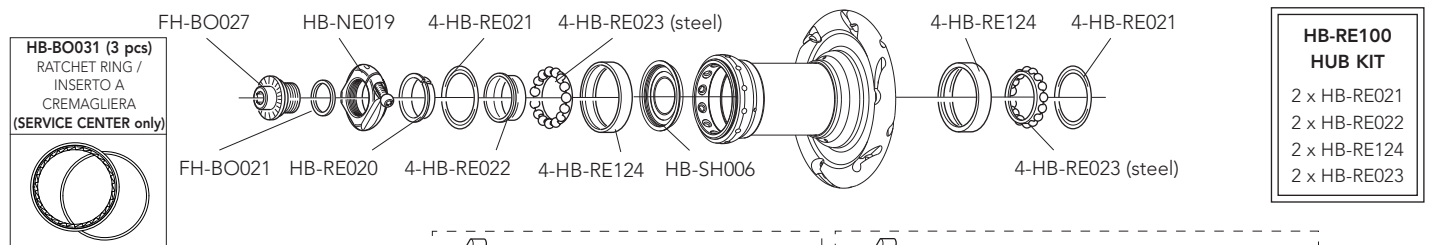

NEUTRON ULTRA

CLINCHER

HUBS

QUICK-RELEASES

QR11-20FRB

front + rear