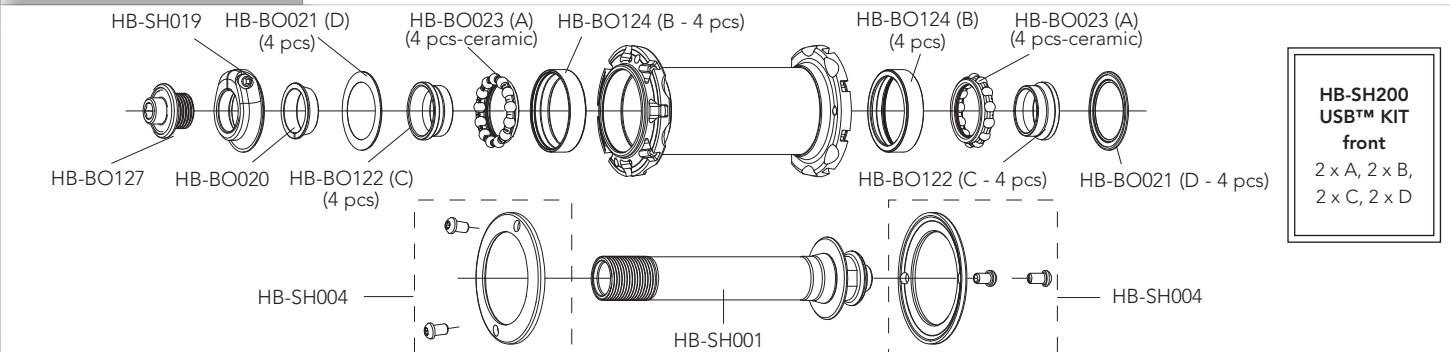

HUBS

**HB-SH200
USB™ KIT
front**
2 x A, 2 x B,
2 x C, 2 x D