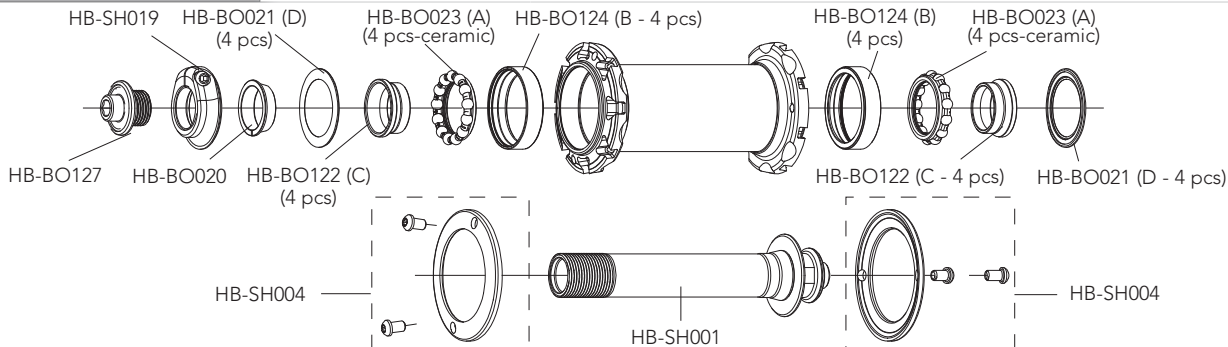

HUBS

**HB-SH200
USB™ KIT**
front
2 x A, 2 x B,
2 x C, 2 x D

HB-BO031 (3 pcs)
RATCHET RING /
INSERTO A
CREMAGLIERA
(SERVICE CENTER only)

**HB-SH100
USB™ KIT**
2 x E, 2 x F,
2 x G, 2 x H

QUICK-RELEASES

QR13-80FR

front + posteriore