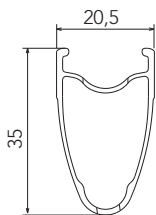

HUBS

QUICK-RELEASES

QR11-20FRB

front + rear

RIM

RIM-TAPE
LABEL KIT
VALVE HOLE
DIAMETER

2-WH-RT12 (18 mm - 2 pieces)
LAB-SCXCB13 (for a pair of front+rear wheels)
6,5 mm
700C (622 x 15C)

These wheels are designed to mount cyclo-cross up to 35 mm tyres. We highly recommend complying with maximum pressures indicated on cyclo-cross tyres.
Do no use 29" MTB tyres.