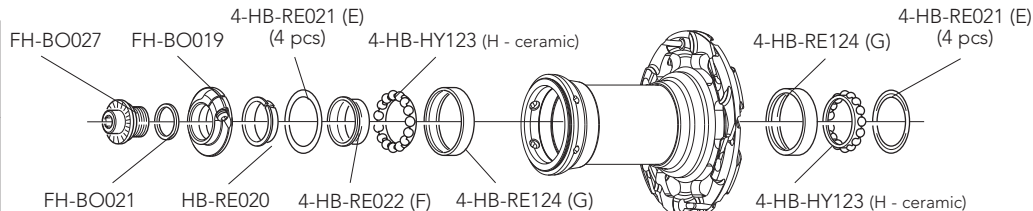

HUBS

**HB-SH200
USB™ KIT**
front
2 x A, 2 x B,
2 x C, 2 x D

HB-BO031 (3 pcs)
RATCHET RING /
INSERTO A
CREMAGLIERA
(SERVICE CENTER only)

**HB-SH100
USB™ KIT**
2 x E, 2 x F,
2 x G, 2 x H

QUICK-RELEASES

QR12-BUUBFR