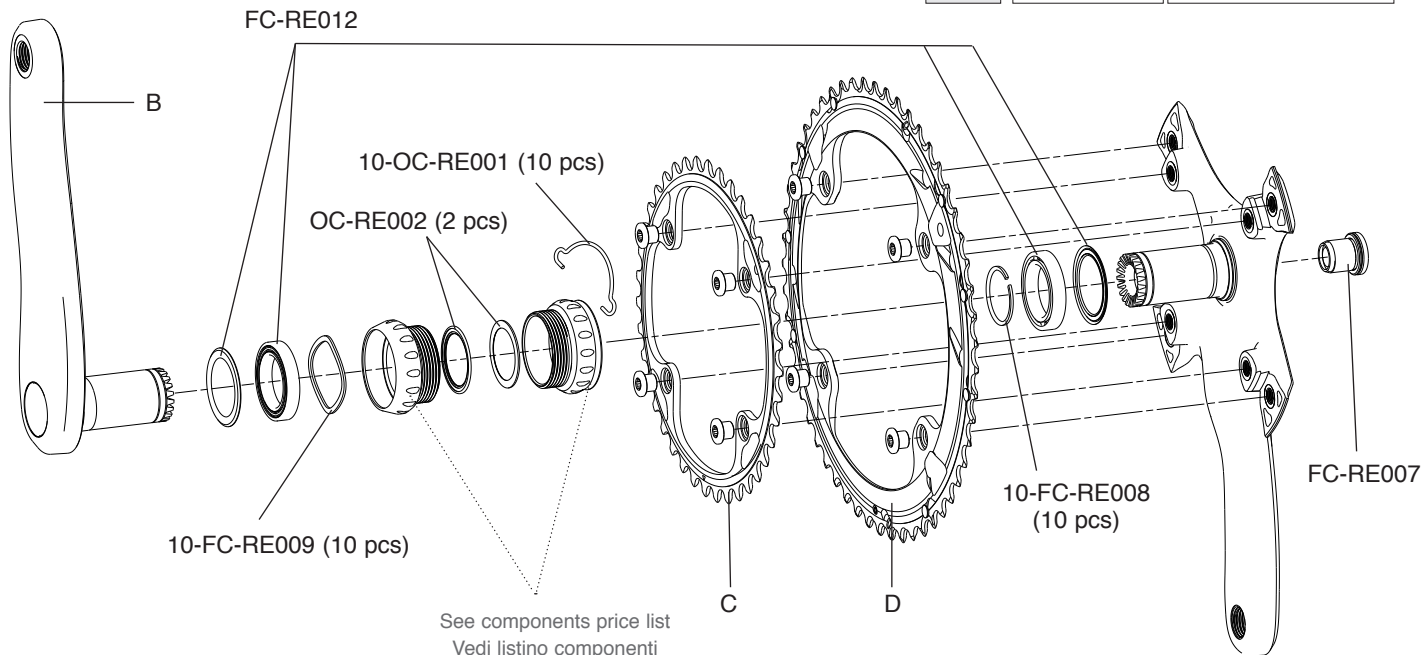

CHORUS 11S

CARBON - ULTRA-TORQUE

**FC-SR300
KIT VITI / SCREWS&NUTS**

B

170 mm
172,5 mm
175 mm

FC-CH113
FC-CH115
FC-CH117

C

Z34
Z36
Z39

FC-SR234
FC-SR136
FC-SR239

D

Z50 for 34
Z52 for 36
Z53 for 39

FC-SR350
FC-SR352
FC-SR353