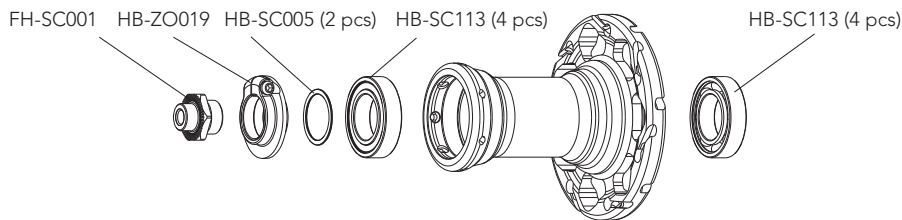

VENTO ASYMMETRIC G3

CLINCHER

RIM		
	<p>RIM-TAPE LABEL KIT VALVE HOLE DIAMETER</p>	<p>2-WH-RT12 (18 mm - 2 pieces) LAB-VECB14G3 (for a pair of front+rear wheels) 6,5 mm 700C (622 x 15C)</p>

SPOKES		
<p>FRONT/REAR RIGHT SPOKE REAR LH SPOKE NIPPLES</p>	<p>WH-016VEC WH-119VEC WH-NVE</p>	<p>4 spokes + 4 nipples 4 spokes + 4 nipples 50 pcs</p>