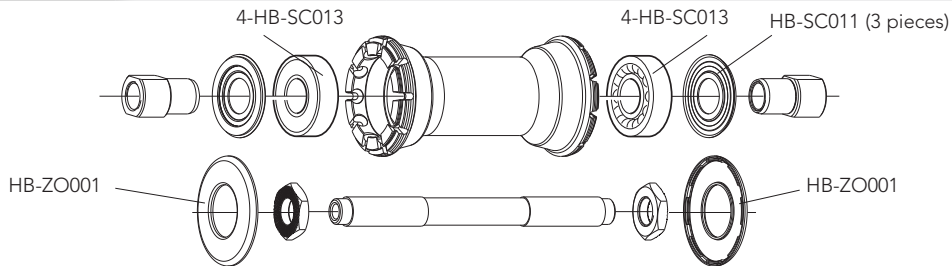

KHAM SIN ASYMMETRIC CX

CLINCHER

HUBS