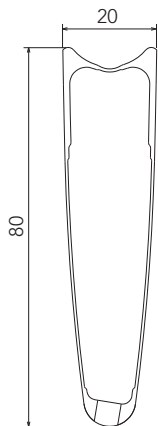

RIM

FRONT RIM
REAR RIM
VALVE HOLE
VALVE EXTENSION
VALVE HOLE BUSHING
DIAMETER
BRAKE SHOES

WH-101BO80 (bright) - WH-101BO80DK (dark)
WH-102BO80 (bright) - WH-102BO80DK (dark)
6,5 mm
UT-WH160M (male extension) - UT-WH160F (female extension)
WH-BUU002 (5 pcs.)
634 mm
for carbon rims - BR-BO500 (for brakes with retention spring or interference fixing) -
BR-BO500X1 (for brakes with screw fixing)

SPOKES

FRONT SPOKE
REAR RH SPOKE
REAR LH SPOKE
NIPPLES
NIPPLE INSERT
NIPPLE MAGNET
SPOKE SPANNER

WH-016BOT80
WH-018BOT80
WH-019BOT80
WH-015BO80
UT-WH160
UT-WH050
UT-WH090

4 spokes + 4 nipples
4 spokes + 4 nipples
4 spokes + 4 nipples
black - 10 pieces
magnet-attractor for nipple
nipple-guide
spoke wrenches

ACCESSORIES

Spacer for HG11 FW body

FH-BUU001

5 pcs - to be used only with 9/10s sprockets
(please note that every HG11 rear wheel/HG11 FW body package contains the spacer)

WARNING!

Because of the high temperatures reached when braking, we recommend you use only glue for tubular tires specifically for carbon fibre rims.
A causa delle alte temperature raggiunte in frenata, vi consigliamo di utilizzare solamente colla per tubolari che sia specifica per i soli cerchi in fibra di carbonio.