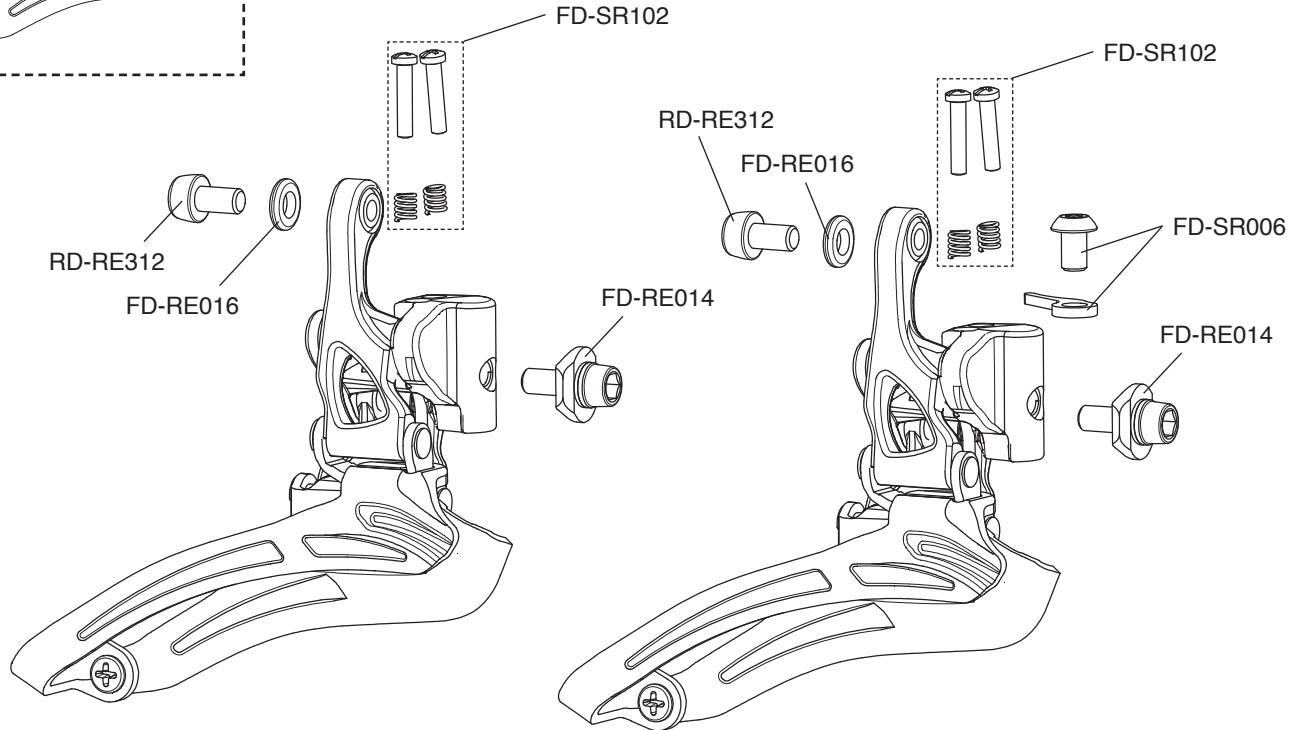

SUPER RECORD 11S