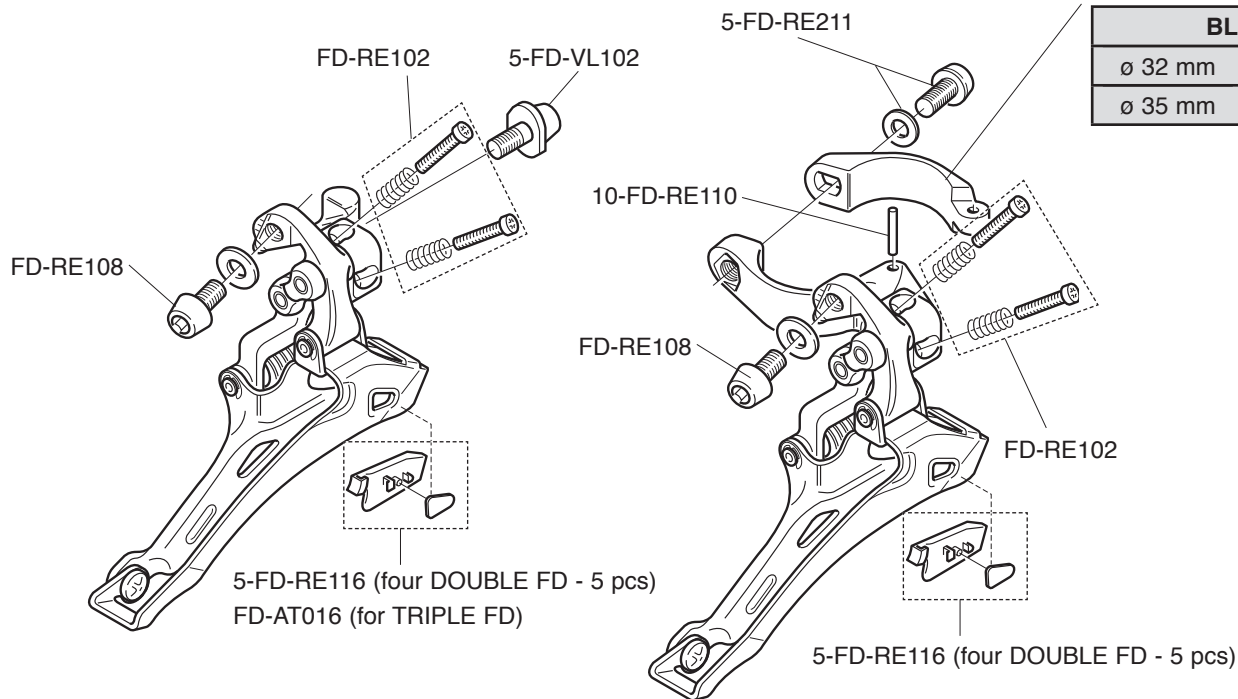

ATHENA 11S / ATHENA TRIPLE 11S MY 2011-2016

Complete front derailleur: **FD12-ATB2BSP (braze-on - black)** - **FD11-AT2BSP (braze-on - silver)**

SILVER	
ø 32 mm	FD-CE021
ø 35 mm	FD-CE022
BLACK	
ø 32 mm	FD-SR021
ø 35 mm	FD-SR022