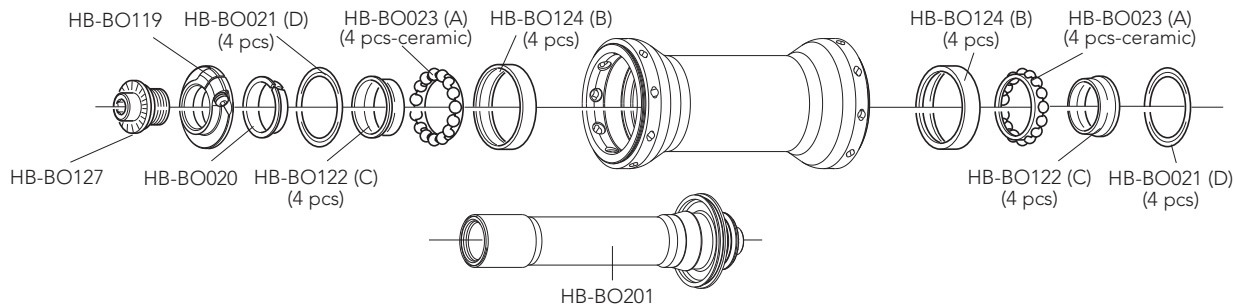

HUBS

**HB-SH200
USB™ KIT**
front
2 x A, 2 x B,
2 x C, 2 x D

HB-BO031 (3 pcs)
RATCHET RING /
INSERTO A
CREMAGLIERA
(SERVICE CENTER only)

**HB-SH100
USB™ KIT**
2 x E, 2 x F,
2 x G, 2 x H

QUICK-RELEASES

QR12-BUUBFR