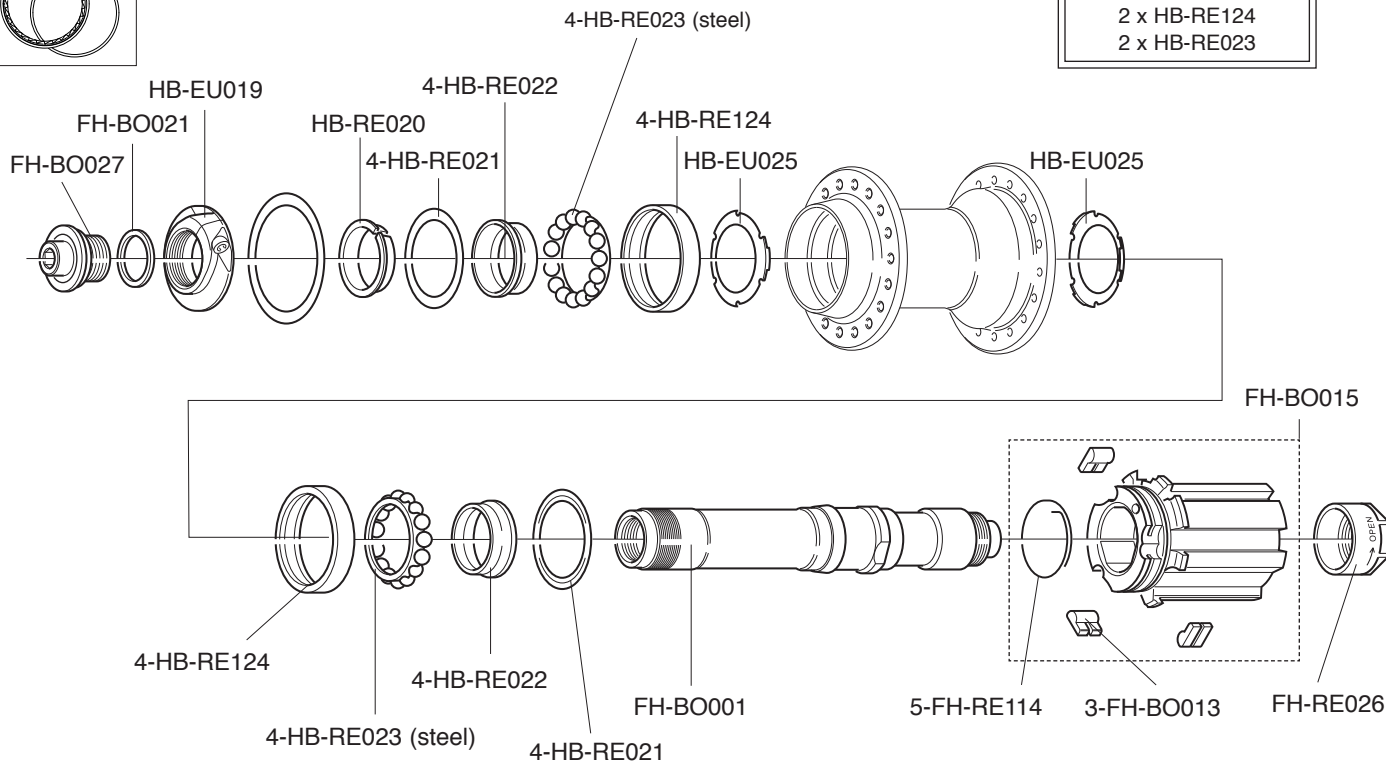

HB-BO031 (3 pcs)
RATCHET RING /
INSERTO A
CREMAGLIERA
(SERVICE CENTER only)

HB-RE100
KIT MOZZO / HUB KIT

- 2 x HB-RE021
- 2 x HB-RE022
- 2 x HB-RE124
- 2 x HB-RE023