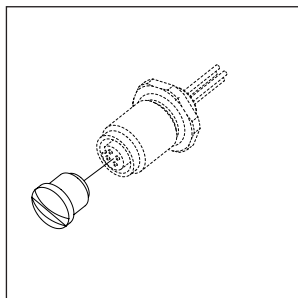

EPS V2 POWER UNIT

EPS-004
Tappo connettore carica batterie
PU EPS V2 (5 pz)

PU EPS V2 connector cup (inter-
nal mount) (5 pcs)