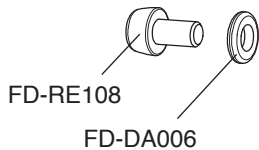

FD-RE108

FD-DA006