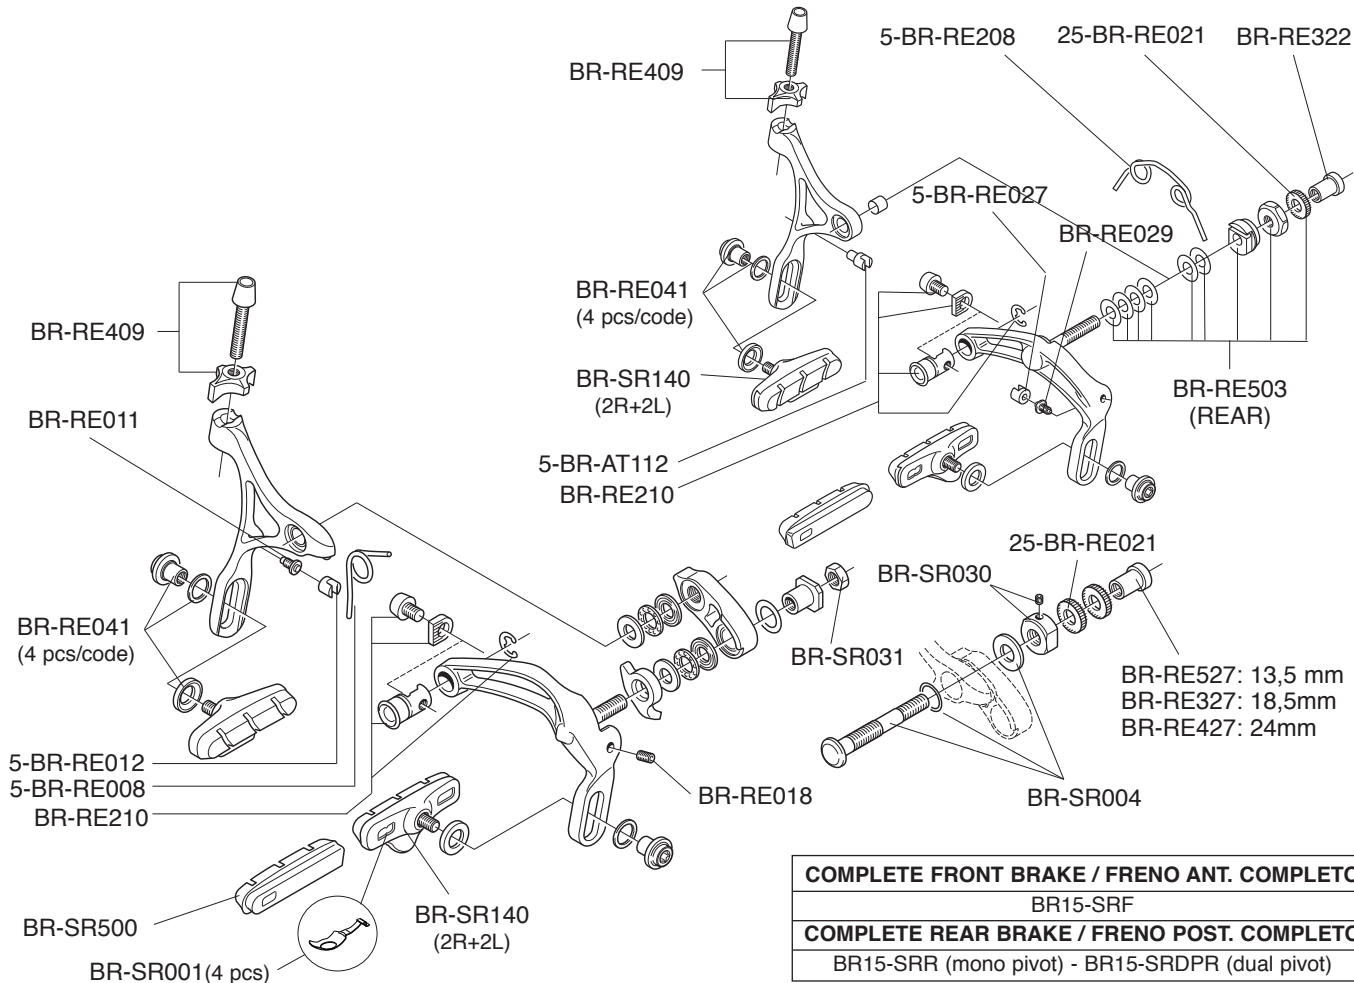

SUPER RECORD

SKELETON