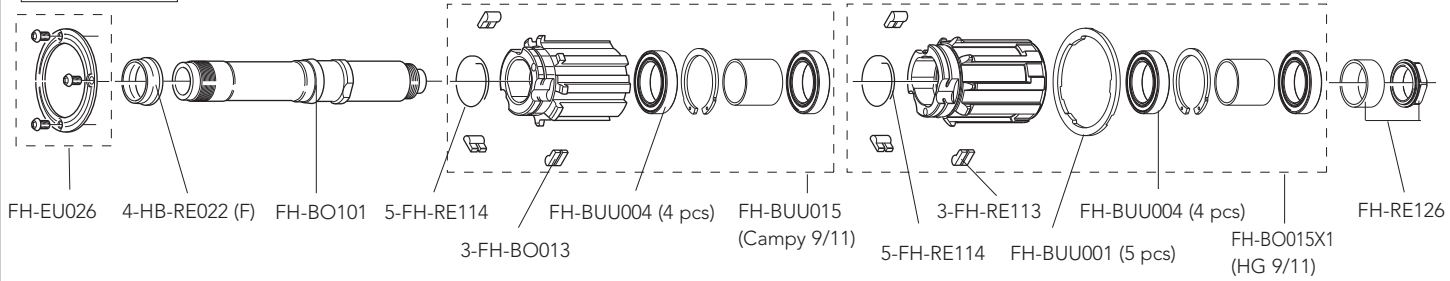

**HB-SH100
USB™ KIT**
2 x E, 2 x F,
2 x G, 2 x H

QUICK-RELEASES	QR13-80FR	front + posteriore
----------------	-----------	--------------------

SHAMAL ULTRA

C17 2-WAY FIT

RIM			
	<p>FRONT RIM REAR RIM LABEL KIT VALVE KIT 2-WAY FIT VALVE VALVE HOLE BUSHING DIAMETER</p>	<p>WH-313SHB (with labels) WH-314SHB (with labels) LAB-SH2B17 (front+rear) 7,5 mm WH-SH101 5-WH-SH002 (for valve seat reduction - 5 pieces) 634 mm</p>	