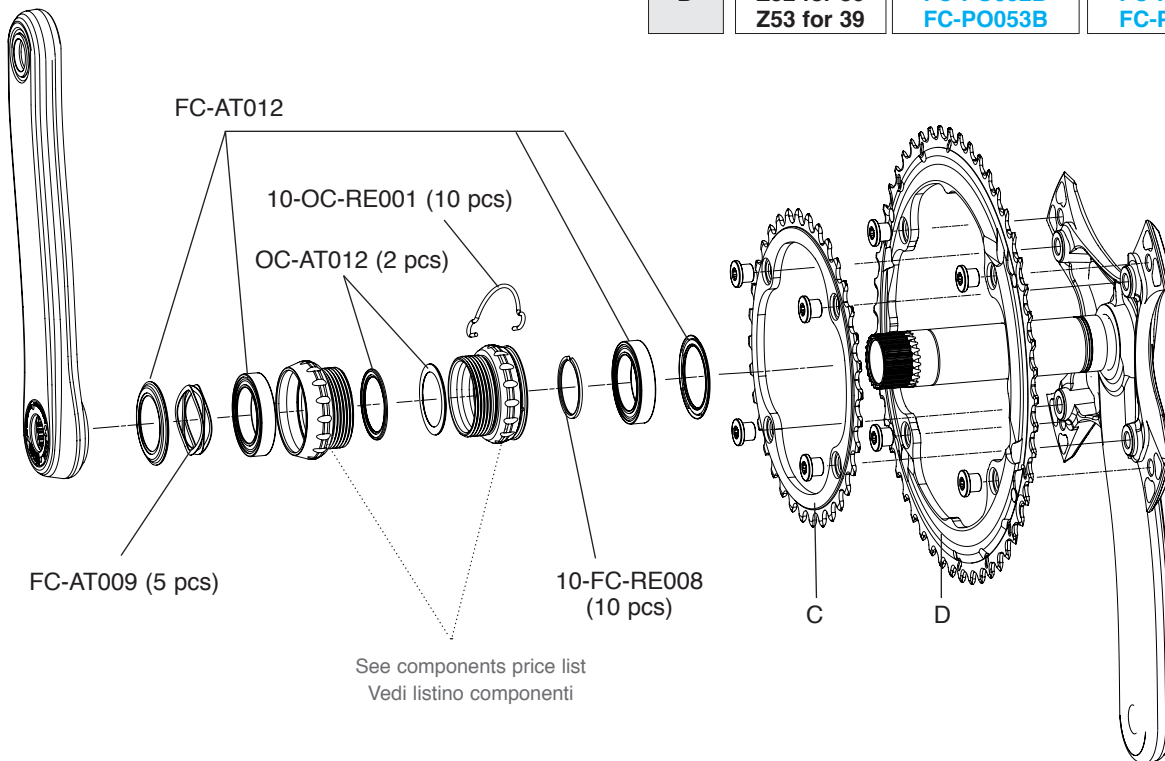

FC-PO100
KIT VITI / SCREWS&NUTS

		BLACK	SILVER
C	Z34	FC-PO034B	FC-PO034S
	Z36	FC-PO036B	FC-PO036S
	Z39	FC-PO039B	FC-PO039S
D	Z50 for 34	FC-PO050B	FC-PO050S
	Z52 for 36	FC-PO052B	FC-PO052S
	Z53 for 39	FC-PO053B	FC-PO053S