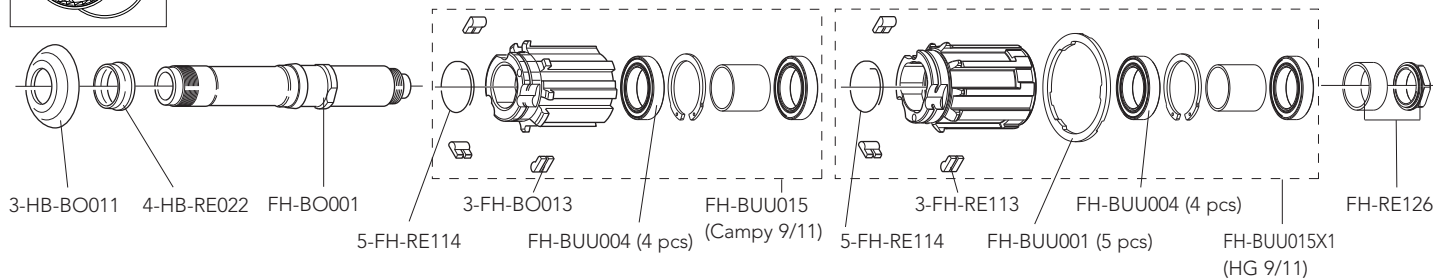

NEUTRON ULTRA

CLINCHER

HUBS

QUICK-RELEASES

QR11-20FRB

front + rear