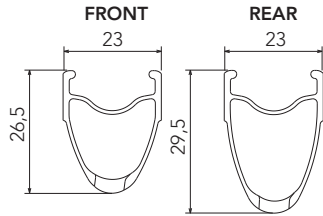

QUICK-RELEASES

QR12-ZOBFR

front + rear

SHAMAL MILLE

CLINCHER

RIM

FRONT RIM
REAR RIM
LABEL KIT
VALVE KIT
DIAMETER
BRAKE SHOES

[WH-103SHM](#) (no labels)
[WH-104SHM](#) (no labels)
[LAB-SHMC17](#) (front+rear)