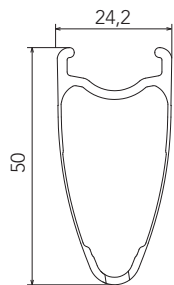

RIM

FRONT RIM
REAR RIM
VALVE HOLE
VALVE HOLE BUSHING
VALVE EXTENSION
DIAMETER
BRAKE SHOES

WH-003BO50 (bright) / WH-003BO50DK (dark)
WH-004BO50 (bright) / WH-004BO50DK (dark)
6,5 mm
WH-BUU002 (5 pcs.)
UT-HU050
700C (622 x 17C)
for carbon rims - BR-BO500 (for brakes with retention spring or interference fixing) -
BR-BO500X1 (for brakes with screw fixing)

SPOKES

FRONT / REAR LH SPOKE
REAR RH SPOKE
NIPPLES
NIPPLE INSERT
NIPPLE MAGNET
SPOKE SPANNER

WH-016BOT50
WH-019BOT50
WH-015BO80
UT-WH160
UT-WH050
UT-WH090

4 spokes + 4 nipples
4 spokes + 4 nipples
black - 10 pieces
magnet-attractor for nipple
nipple-guide
spoke wrenches

ACCESSORIES

Spacer for HG11 FW body

FH-BUU001

5 pcs - to be used only with 9/10s sprockets
(please note that every HG11 rear wheel/HG11 FW body package contains the spacer)

WARNING!

Because of the high temperatures reached when braking, we recommend you use only glue for tubular tires specifically for carbon fibre rims.
A causa delle alte temperature raggiunte in frenata, vi consigliamo di utilizzare solamente colla per tubolari che sia specifica per i soli cerchi in fibra di carbonio.