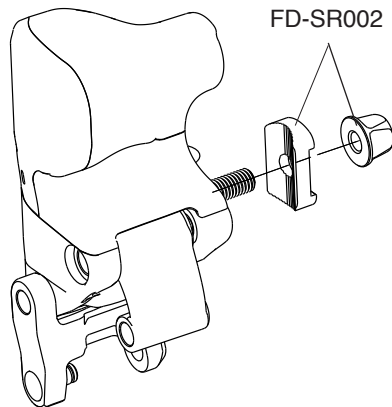

VELOCE 10S

ATHENA 11S / ATHENA TRIPLE 11S MY 2011-2016

Complete rear derailleur: **RD12-ATB1SP (short - black) - RD11-AT1SP (short - silver)**

SUPER RECORD EPS / RECORD EPS / CHORUS EPS

SERVICE CENTER only!
FD-SR115EPS (SR)