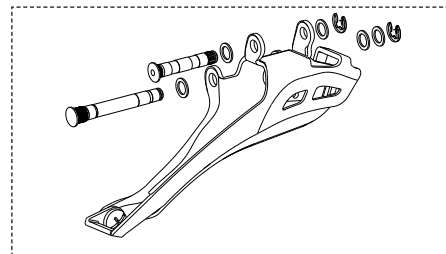

SERVICE CENTER only!
FD-AT015EPS (CH)