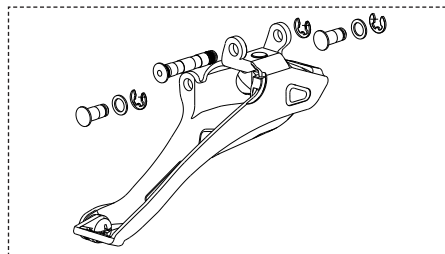

VELOCE 10S

ATHENA 11S / ATHENA TRIPLE 11S MY 2011-2016

Complete rear derailleur: **RD12-ATB1SP (short - black) - RD11-AT1SP (short - silver)**

SUPER RECORD EPS / RECORD EPS / CHORUS EPS

SERVICE CENTER only!
FD-SR115EPS (SR)