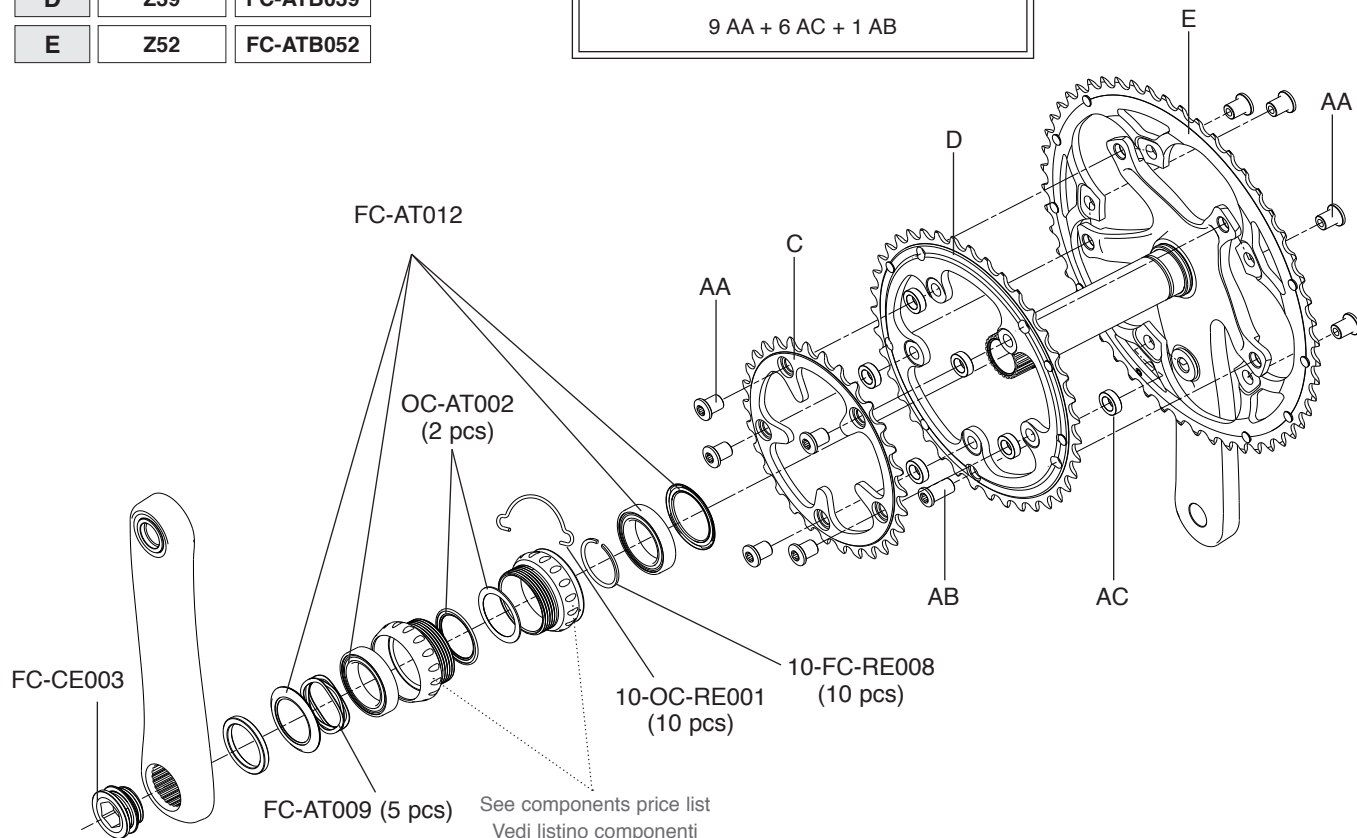

ATHENA TRIPLE 11S

ALUMINIUM - POWER-TORQUE

BLACK

C	Z30	FC-ATB030
D	Z39	FC-ATB039
E	Z52	FC-ATB052

FC-AT400
KIT VITI / SCREWS&NUTS

9 AA + 6 AC + 1 AB