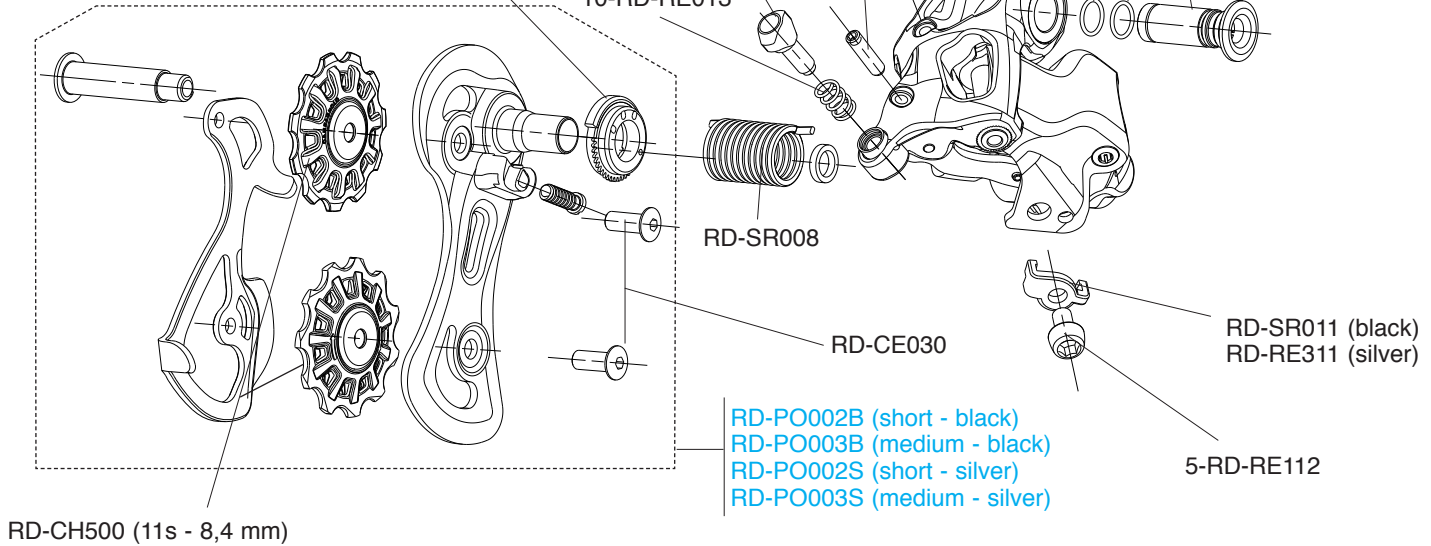

POTENZA 11 11S