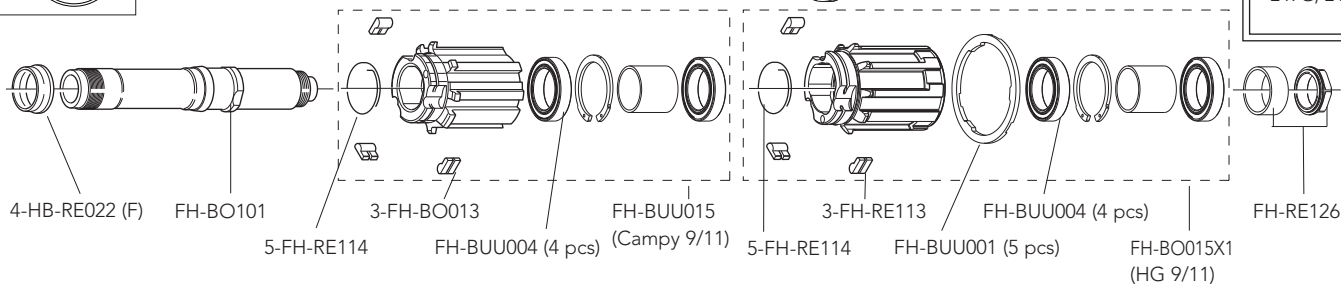

HUBS

**HB-SH200
USB™ KIT**
front
2 x A, 2 x B,
2 x C, 2 x D

HB-BO031 (3 pcs)
RATCHET RING /
INSERTO A
CREMAGLIERA
(SERVICE CENTER only)

**HB-SH100
USB™ KIT**
2 x E, 2 x F,
2 x G, 2 x H

QUICK-RELEASES

QR12-BUUBFR