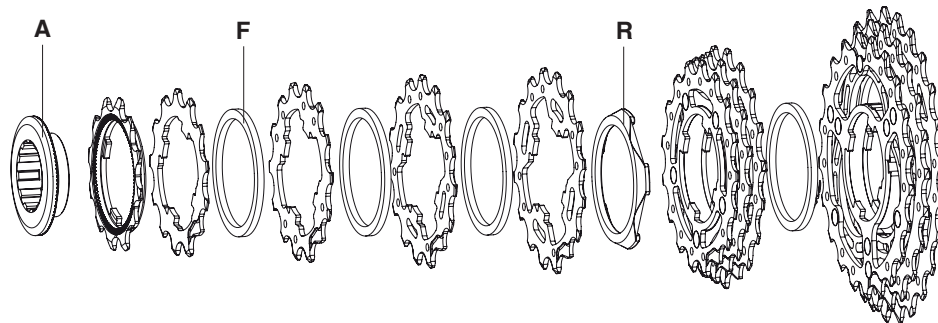

SUPER RECORD 11S

STEEL - TITANIUM

A	CS-112	11s only
	CS-111	11s only (for Z 11)
F	2-CS-612 (2 pcs)	2,2 mm
R	2-CS-712 (2 pcs)	2,3 mm

12-25	A	12A-1°	13A	F	14A	F	15A	F	16A	R	17A-18A-19A*	F	21A-23A-25A*
		11S-012	11S-131		11S-141		11S-151		11S-161		11S-789T		11S-135AT
12-27	A	12A-1°	13A	F	14A	F	15A	F	16A	R	17A-19B-21B*	F	23B-25B-27B*
		11S-012	11S-131		11S-141		11S-151		11S-161		11S-791T		11S-357T
12-29	A	12A-1°	13A	F	14A	F	15A	F	16A	R	17A-19B-21B*	F	23B-26C-29C*
		11S-012	11S-131		11S-141		11S-151		11S-161		11S-791T		11S-369T

* pre-assembled