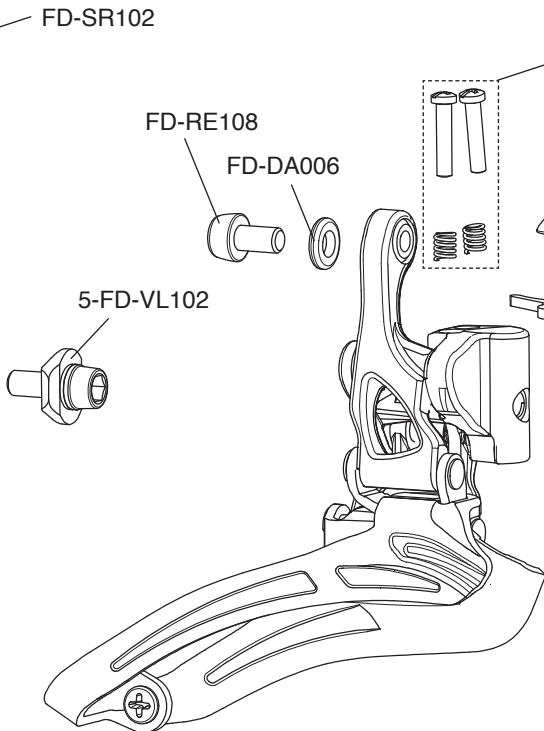

RECORD 11S

FD-SR115

FD-SR102

FD-RE108

FD-DA006

FD-RE108

FD-DA006

FD-SR102

FD-SR006

5-FD-VL102

5-FD-VL102