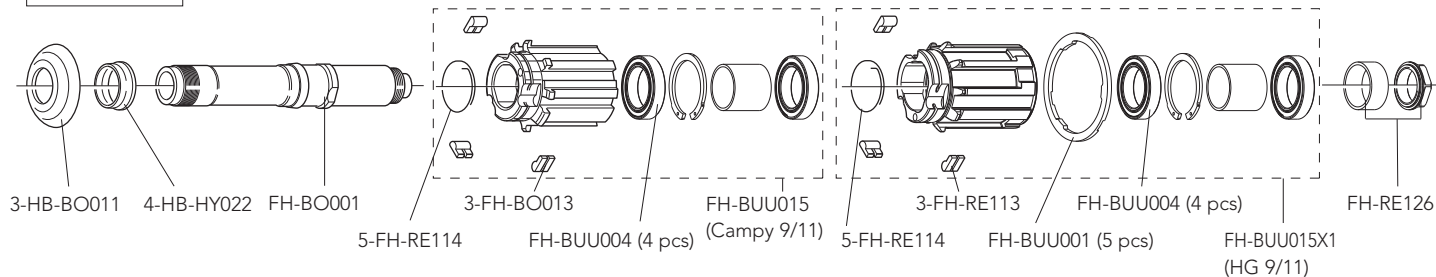

HYPERON ULTRA TWO

TUBULAR

HUBS

HB-BO031 (3 pcs)
RATCHET RING /
INSERTO A
CREMAGLIERA
(SERVICE CENTER only)

**HB-HY100
CULT™ KIT**

2 x HB-RE021
2 x HB-HY022
2 x HB-HY024
2 x HB-HY123

QUICK-RELEASES

QR12-BUUBFR