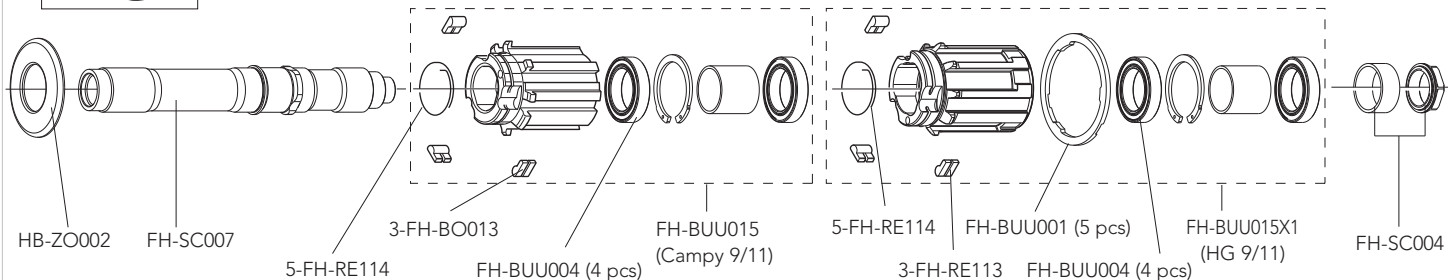

HB-BO031 (3 pcs)
RATCHET RING /
INSERTO A
CREMAGLIERA
(SERVICE CENTER only)