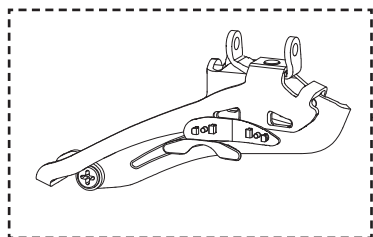

CHORUS 11S

FD-CH015

FD-SR102

FD-RE108
FD-DA006

FD-CH016

5-FD-VL102

FD-RE108
FD-DA006

FD-CH016

FD-SR102

FD-SR006

5-FD-VL102