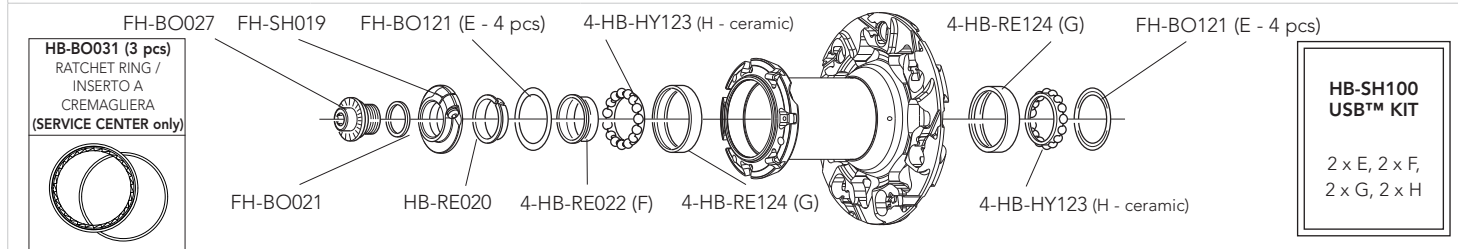

**HB-SH100
USB™ KIT**
2 x E, 2 x F,
2 x G, 2 x H