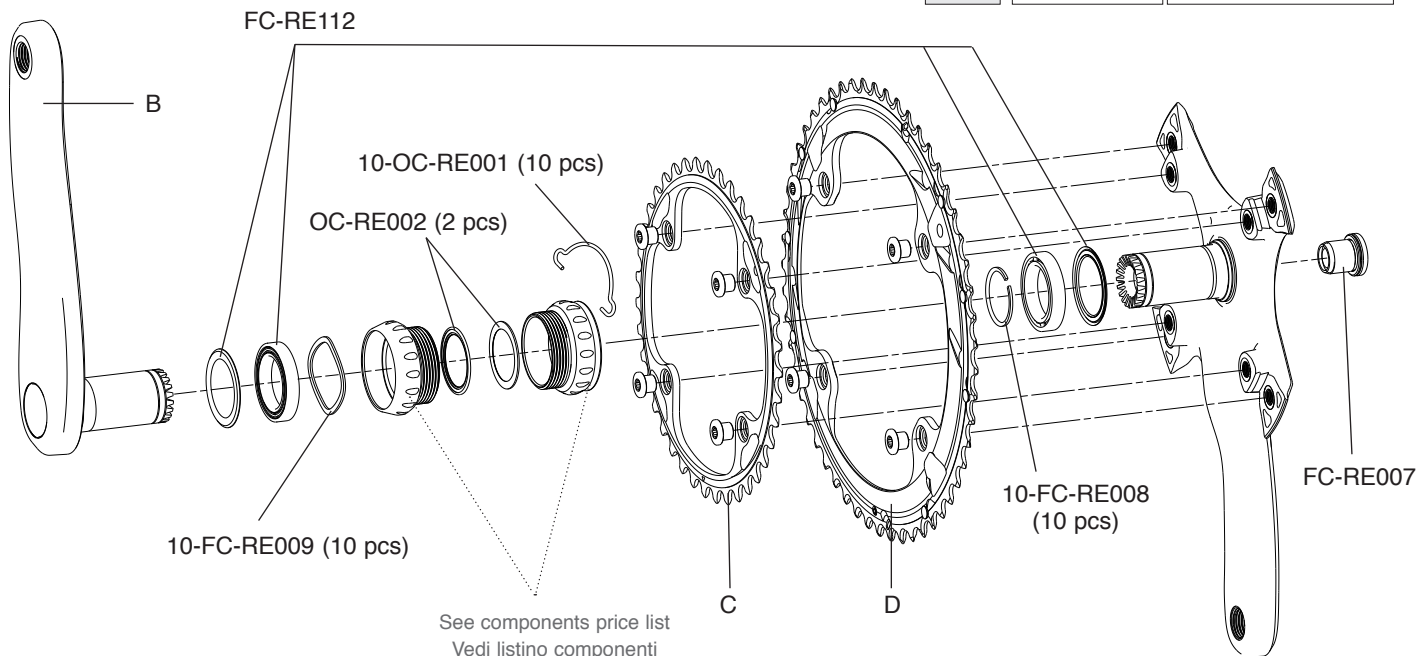

RECORD 11S

CARBON - ULTRA-TORQUE

FC-SR300
KIT VITI / SCREWS&NUTS

B	170 mm 172,5 mm 175 mm	FC-RE087 FC-RE089 FC-RE091
C	Z34 Z36 Z39	FC-SR234 FC-SR136 FC-SR239
D	Z50 for 34 Z52 for 36 Z53 for 39	FC-SR350 FC-SR352 FC-SR353