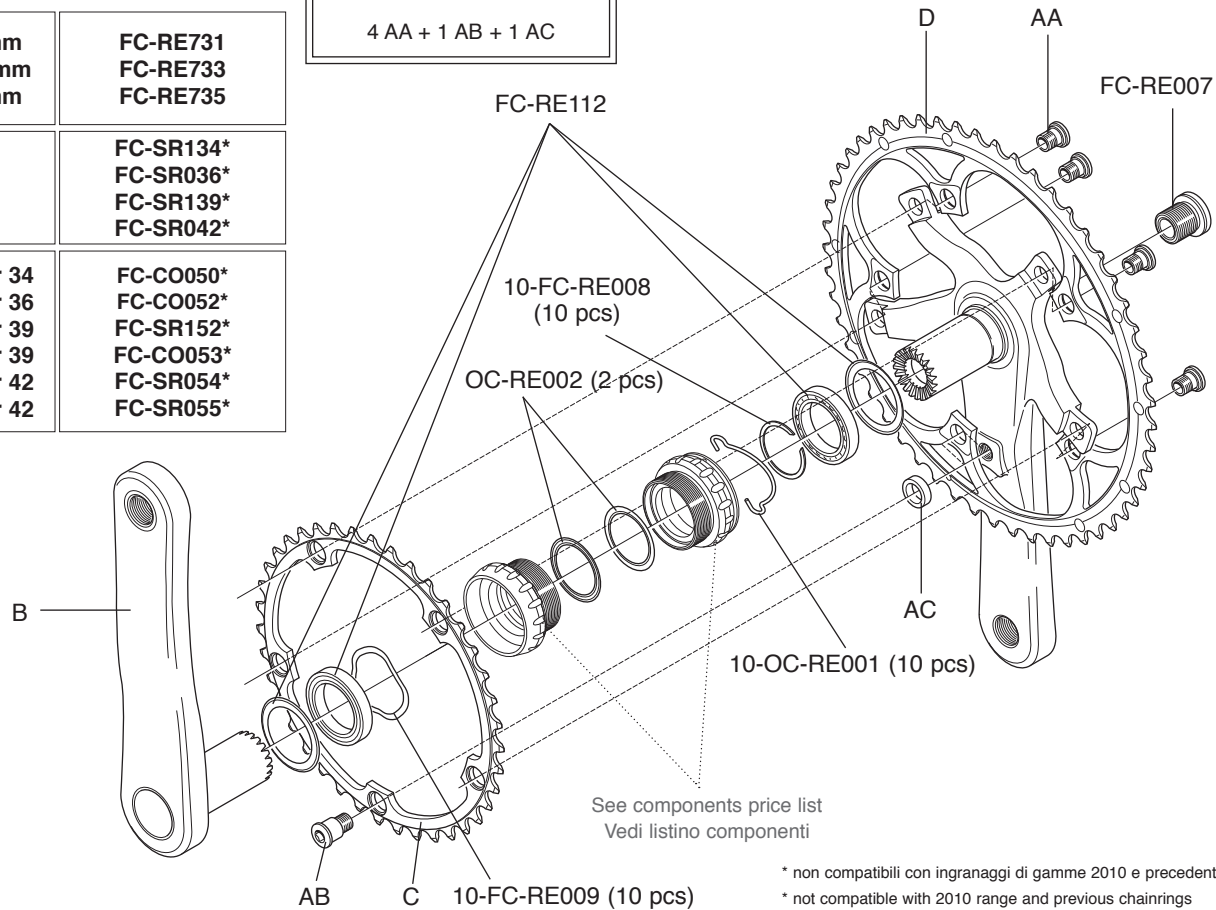

RECORD 11S MY 2011 - 2014

CARBON - ULTRA-TORQUE

B	170 mm	FC-RE731
	172,5 mm	FC-RE733
	175 mm	FC-RE735
C	Z34	FC-SR134*
	Z36	FC-SR036*
	Z39	FC-SR139*
	Z42	FC-SR042*
D	Z50 for 34	FC-CO050*
	Z52 for 36	FC-CO052*
	Z52 for 39	FC-SR152*
	Z53 for 39	FC-CO053*
	Z54 for 42	FC-SR054*
	Z55 for 42	FC-SR055*

FC-SR200
KIT VITI / SCREWS&NUTS
4 AA + 1 AB + 1 AC

* non compatibili con ingranaggi di gamme 2010 e precedenti
* not compatible with 2010 range and previous chainrings