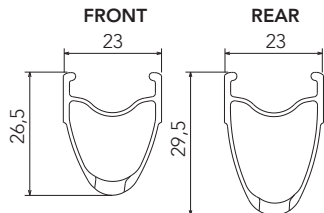

RIM

FRONT RIM
REAR RIM
LABEL KIT
VALVE HOLE
DIAMETER

[WH-403ZOB](#) (with labels)
[WH-504ZOB](#) (with labels)
[LAB-ZOCB17](#) (for a pair of front+rear wheels)
6,5 mm
622 X 17C

SPOKES

FRONT SPOKE
REAR RH SPOKE
REAR LH SPOKE
NIPPLES
NIPPLE INSERT
NIPPLE MAGNET