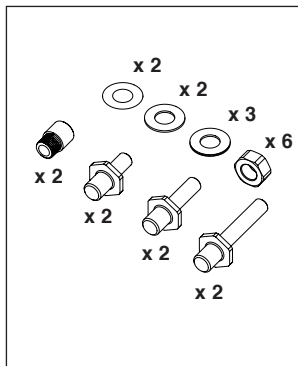

EPS-107
Kit viti Power Unit EPS V2
EPS V2 Power Unit screws kit