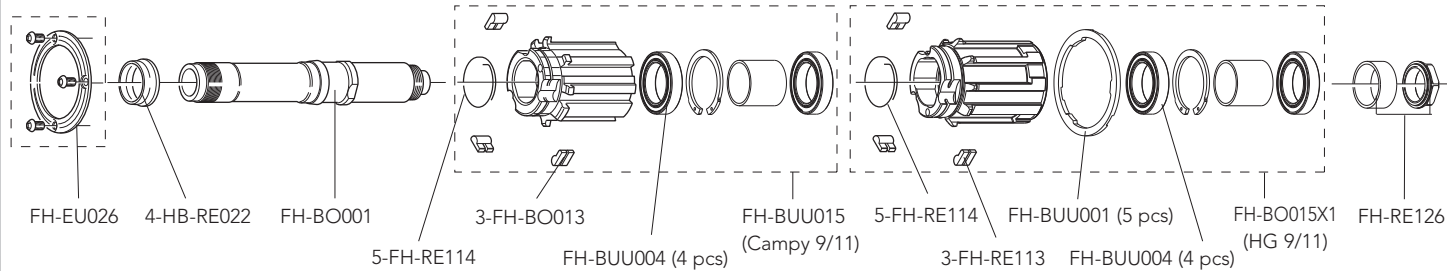

QUICK-RELEASES	QR12-ZOBFR	front + rear