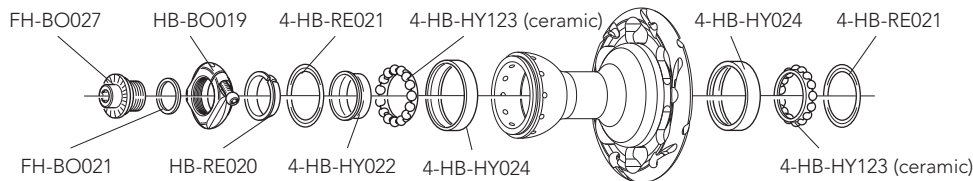

HYPERON ULTRA TWO

TUBULAR

HUBS

HB-BO031 (3 pcs)
RATCHET RING /
INSERTO A
CREMAGLIERA
(SERVICE CENTER only)

**HB-HY100
CULT™ KIT**

2 x HB-RE021
2 x HB-HY022
2 x HB-HY024
2 x HB-HY123

QUICK-RELEASES

QR12-BUUBFR