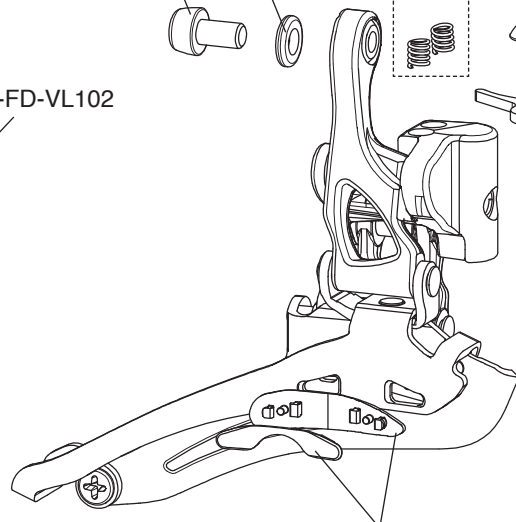

FD-CH016

FD-SR102

FD-SR006

5-FD-VL102