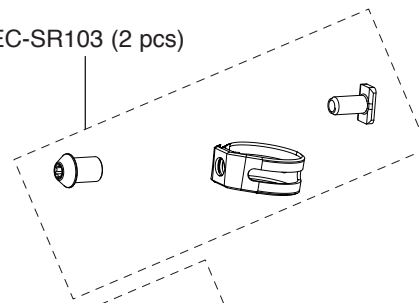

R: EC-PO047B (black)
EC-PO047S (silver)
L: EC-PO048B (black)
EC-PO048S (silver)

EC-SR050
(R+L - 5 pairs)

ATHENA TRIPLE 11S

POWER-SHIFT

BLACK	WHITE	RED
EC-AT500B (R+L)	EC-AT500W (R+L)	EC-AT500R (R+L)

EC-SR103 (2 pcs)