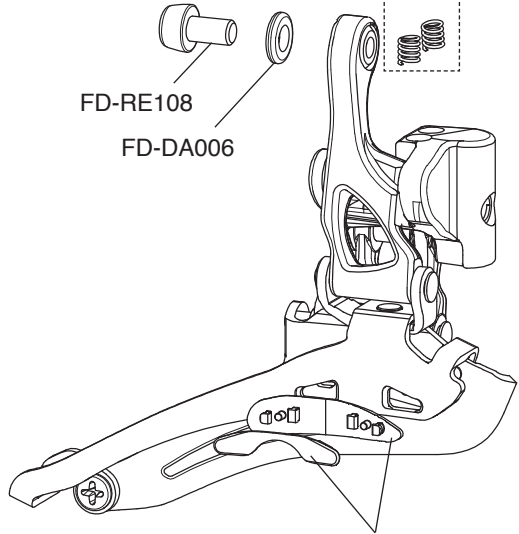

FD-CH015

FD-SR102

FD-RE108
FD-DA006

FD-CH016

5-FD-VL102

FD-RE108
FD-DA006