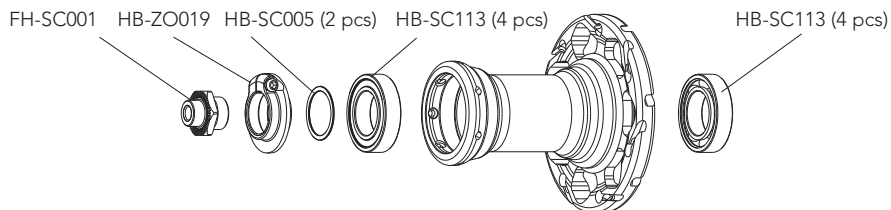

WHEELS

QUICK-RELEASES

QR8-40BFR

front + rear