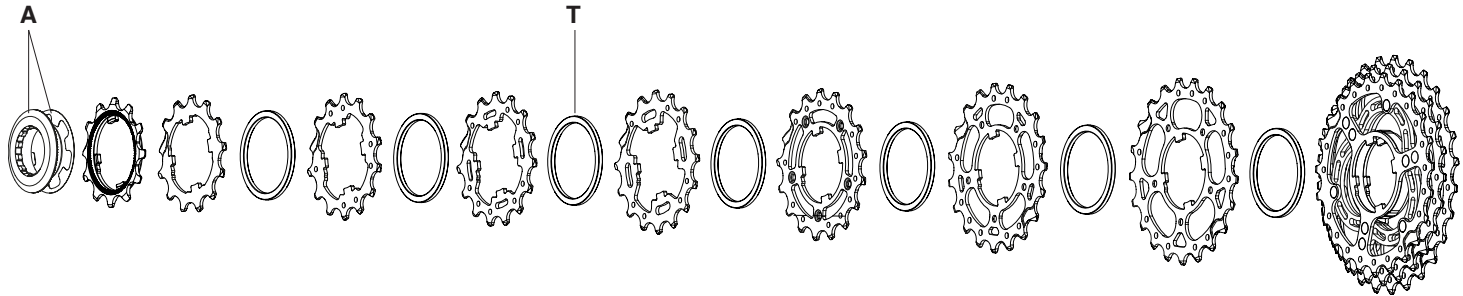

CAMPAGNOLO 11S

STEEL

A	CS-412	11s only (for Z 12)	steel/acciaio

T	CS-022 (6 pcs)	2,2 mm

12-27	A	12A-1	13A	T	14A	T	15A	T	16A	T	17ASF	T	18AT	T	21BSP	T	23B-25B-27B*
		11S-012	11S-131		11S-141		11S-151		11S-161		11S-17ASF		11S-18AT		10S-212		11S-357

* pre-assembled