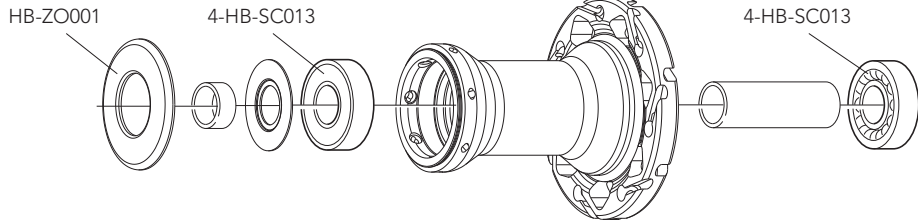

ACCESSORIES

Spacer for HG11 FW body

FH-BUU001

5 pcs - to be used only with 9/10s sprockets
(please note that every HG11 rear wheel/HG11 FW body package contains the spacer)

HUBS

HB-BO031 (3 pcs)
 RATCHET RING /
 INSERTO A
 CREMAGLIERA
 (SERVICE CENTER only)