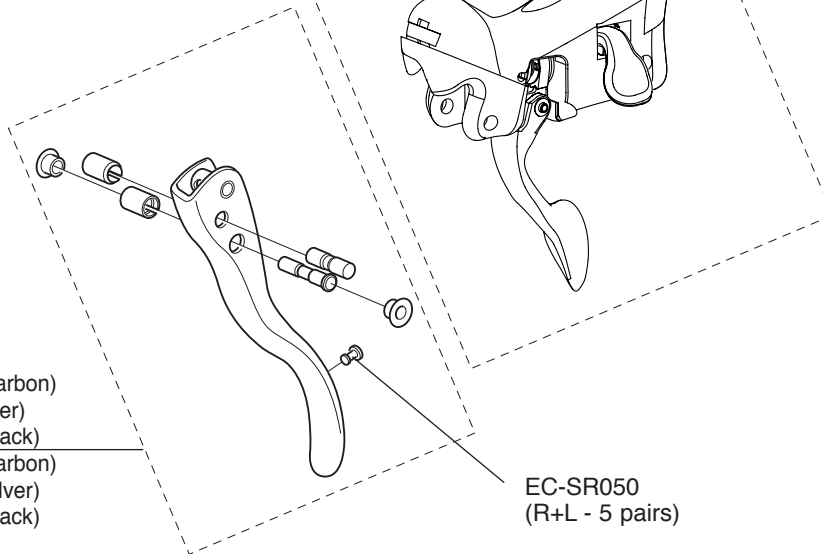

(insert for big hands)
EC-SR040 (R+L)

R: EC-AT747C (carbon)
EC-AT647 (silver)
EC-AT647B (black)

L: EC-AT948C (carbon)
EC-AT748S (silver)
EC-AT748B (black)

EC-SR050
(R+L - 5 pairs)