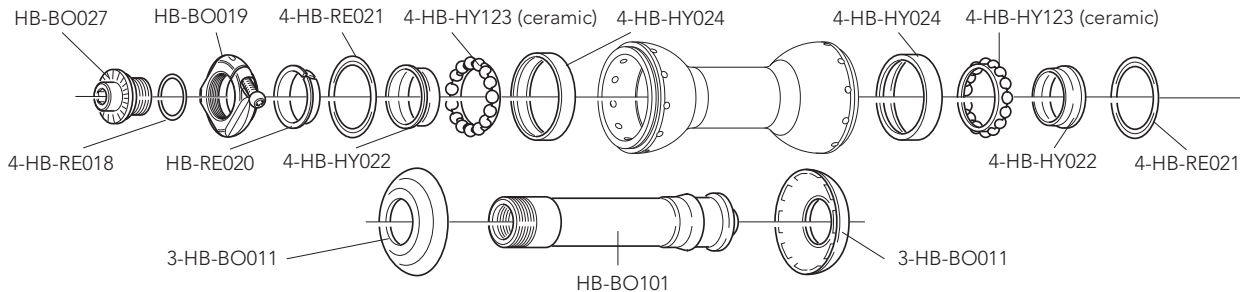

HYPERON ULTRA TWO

TUBULAR

HUBS

HB-BO031 (3 pcs)
RATCHET RING /
INSERTO A
CREMAGLIERA
(SERVICE CENTER only)