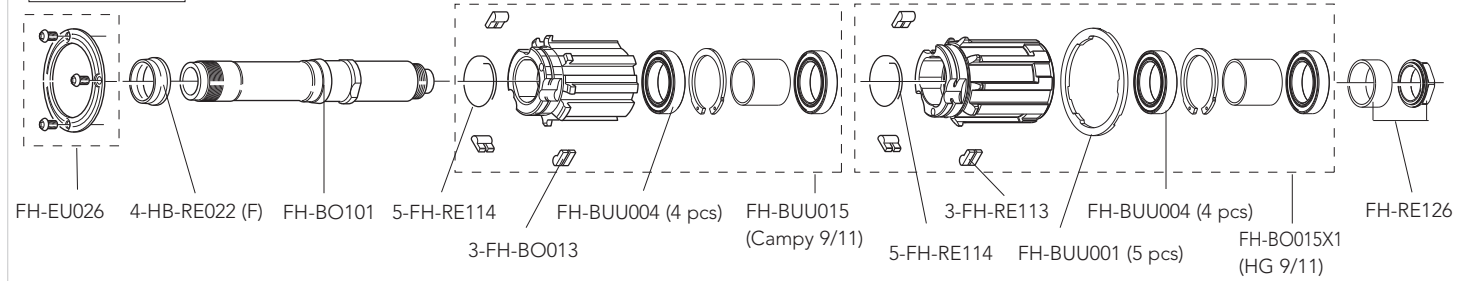

QUICK-RELEASES	QR13-80FR	front + posteriore