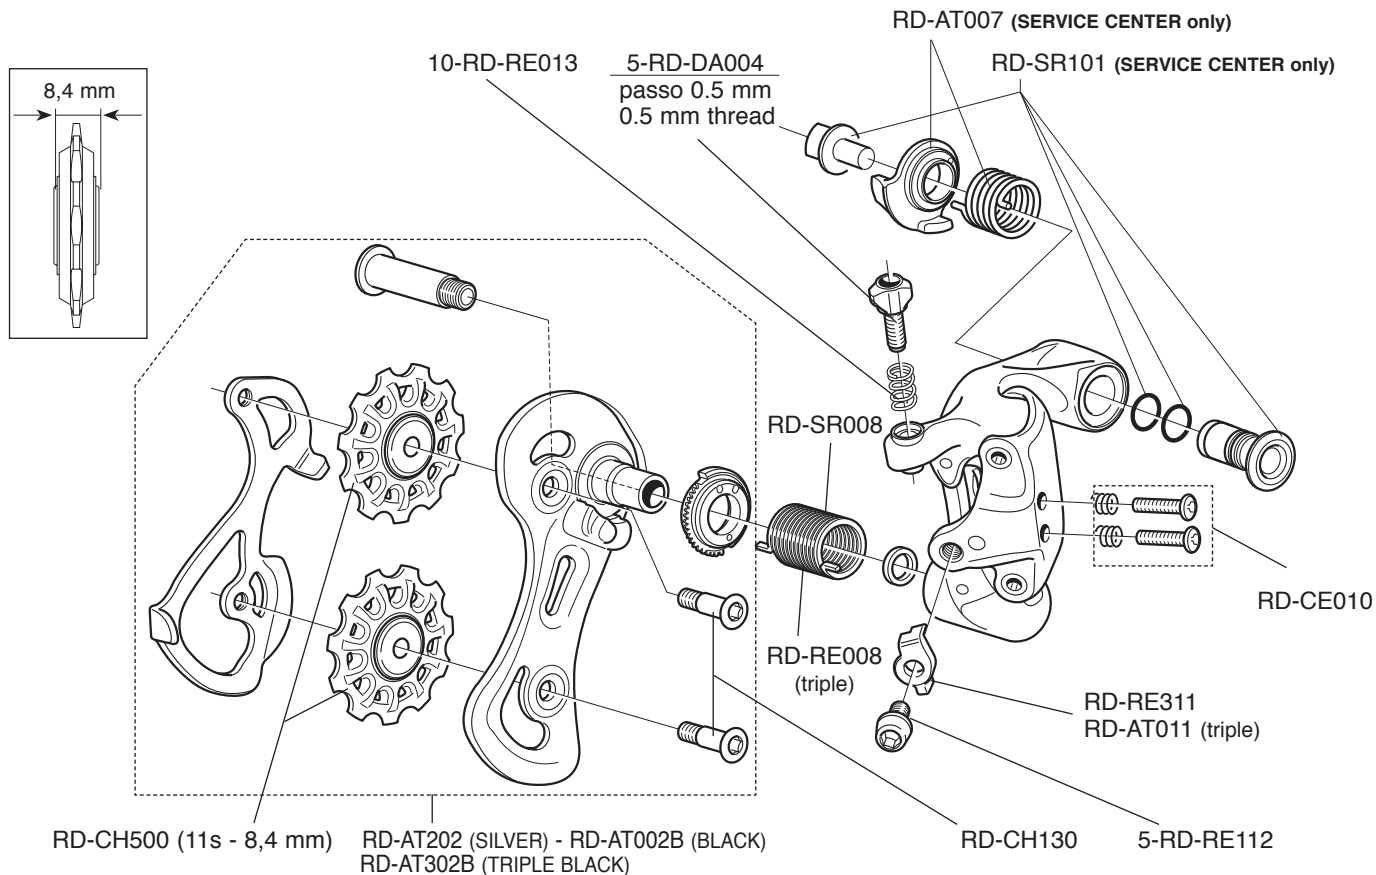

ATHENA 11S / ATHENA TRIPLE 11S MY 2011-2016

Complete rear derailleur: **RD12-ATB1SP (short - black) - RD11-AT1SP (short - silver)**