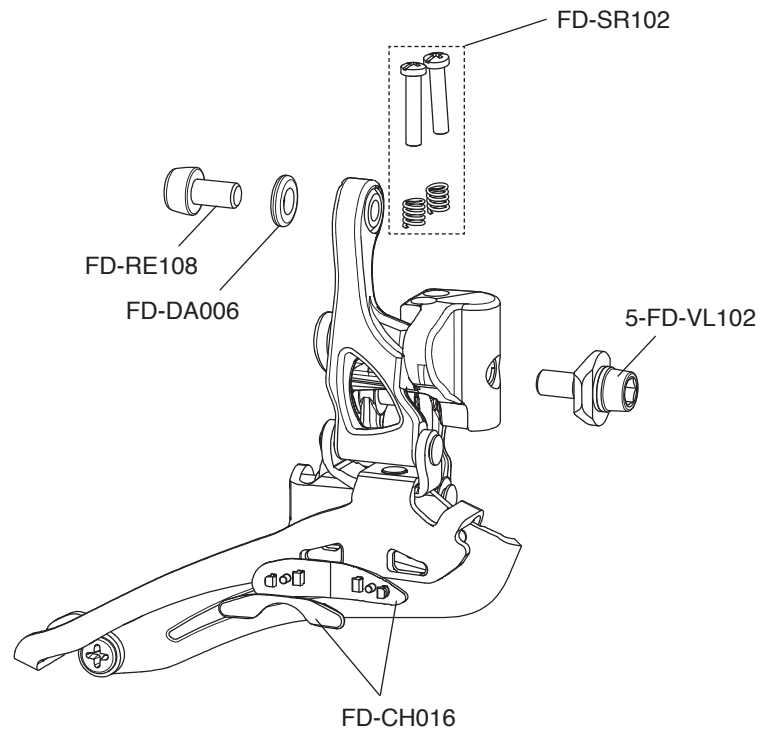

POTENZA 11 11S

FD-PO015