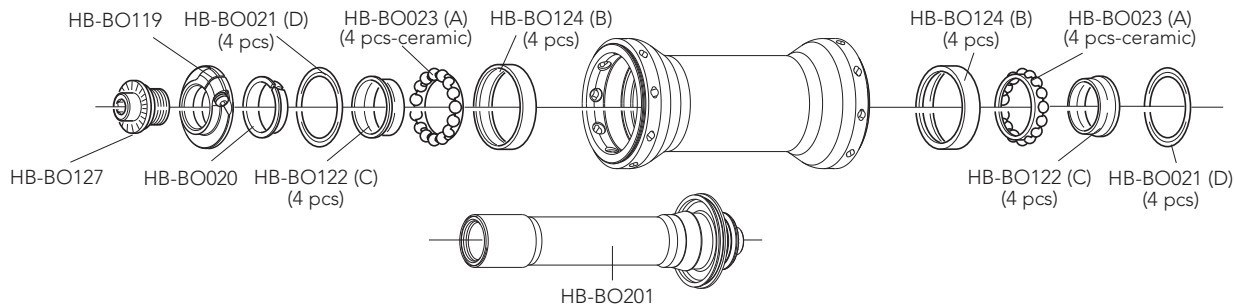

HUBS

**HB-SH200
USB™ KIT**
front
2 x A, 2 x B,
2 x C, 2 x D

HB-BO031 (3 pcs)
RATCHET RING /
INSERTO A
CREMAGLIERA
(SERVICE CENTER only)

**HB-SH100
USB™ KIT**
2 x E, 2 x F,
2 x G, 2 x H

QUICK-RELEASES

QR12-BUUBFR

front + rear