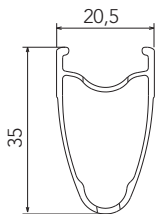

RIM

RIM-TAPE
LABEL KIT
VALVE HOLE
DIAMETER

2-WH-RT12 (2 pieces)
LAB-SCCB13 (for a pair of front+rear wheels)
6,5 mm
700C (622 x 15C)

SPOKES

FRONT SPOKE
REAR RH SPOKE
REAR LH SPOKE

WH-016SCC
WH-018SCC
WH-019SCC

4 spokes + 4 nipples
4 spokes + 4 nipples
4 spokes + 4 nipples

ACCESSORIES

Spacer for HG11 FW body

FH-BUU001

5 pcs - to be used only with 9/10s sprockets
(please note that every HG11 rear wheel/HG11 FW body package contains the spacer)