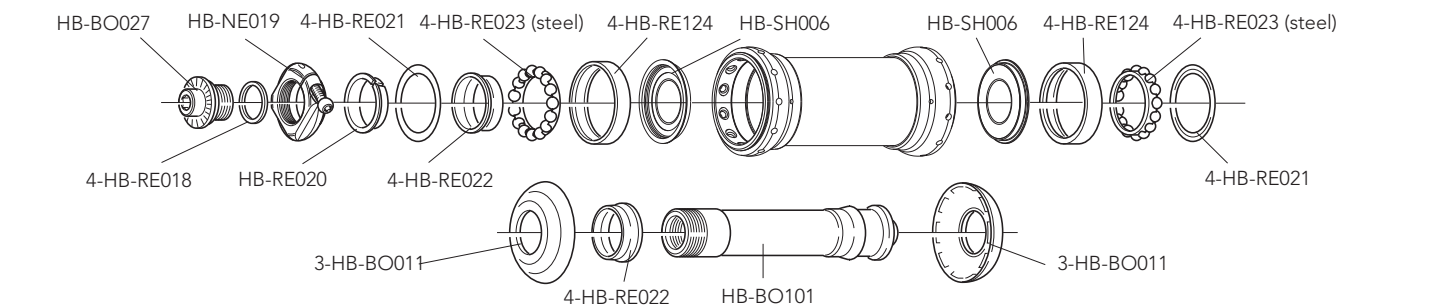

NEUTRON ULTRA

CLINCHER

HUBS

QUICK-RELEASES

QR11-20FRB

front + rear