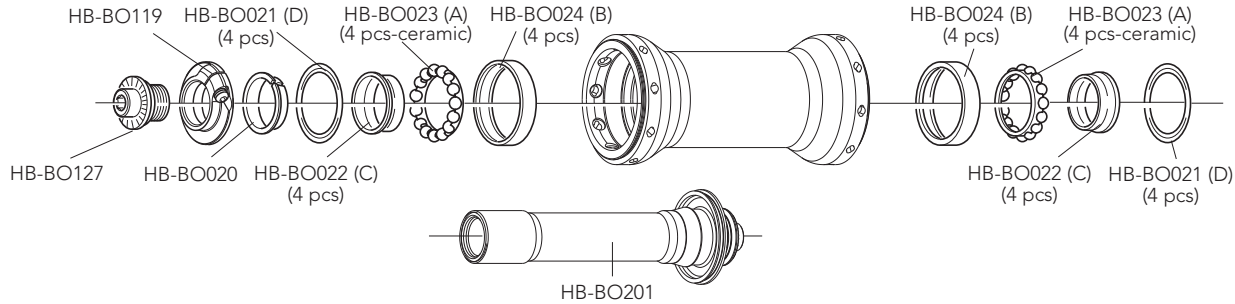

HUBS

**HB-BO100
CULT™ KIT**
front
2 x A, 2 x B,
2 x C, 2 x D

HB-BO031 (3 pcs)
RATCHET RING /
INSERTO A
CREMAGLIERA
(SERVICE CENTER only)

**HB-HY100
CULT™ KIT**
2 x A, 2 x B,
2 x C, 2 x D

QUICK-RELEASES

QR12-BUUBFR