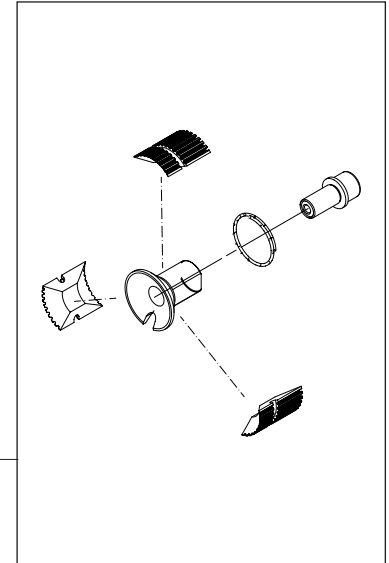

SL-TT008EPS