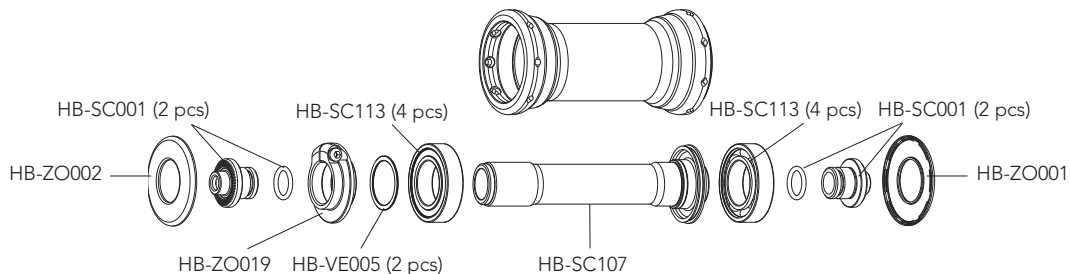

VENTO ASYMMETRIC G3

CLINCHER

HUBS

HB-BO031 (3 pcs)
RATCHET RING /
INSERTO A
CREMAGLIERA
(SERVICE CENTER only)