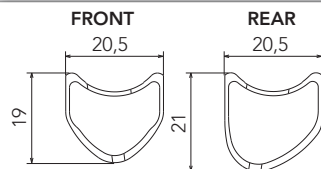

HYPERON ULTRA TWO

TUBULAR

RIM

FRONT RIM
REAR RIM
LABEL KIT
VALVE HOLE
DIAMETER
BRAKE SHOES

WH-201HY (with labels)
WH-202HY (with labels)
LAB-HYT09 (for a pair of front+rear wheels)
6,5 mm
634 mm
for carbon rims - BR-BO500 (for brakes with retention spring or interference fixing) -
BR-BO500X1 (for brakes with screw fixing)

SPOKES

COMPLETE FRONT KIT
COMPLETE REAR KIT
MINI-KIT

KIT-01HY
KIT-02HY
KIT-100HY

24 front spokes + 24 nuts + 24 nut supporting plates
13 rear right spokes + 13 rear left spokes + 26 nuts + 26 nut supporting plates + 13 barrels
2 front spokes + 2 rear right spokes + 2 rear left spokes + 6 nuts + 6 nut supporting plates +
2 barrels

NUTS
NUT SUPPORTING PLATES

10-WH-010BO
10-WH-011HY

10 pieces
10 pieces

ACCESSORIES

Spacer for HG11 FW body

FH-BUU001

5 pcs - to be used only with 9/10s sprockets
(please note that every HG11 rear wheel/HG11 FW body package contains the spacer)

WARNING!

Because of the high temperatures reached when braking, we recommend you use only glue for tubular tires specifically for carbon fibre rims.
A causa delle alte temperature raggiunte in frenata, vi consigliamo di utilizzare solamente colla per tubolari che sia specifica per i soli cerchi in fibra di carbonio.