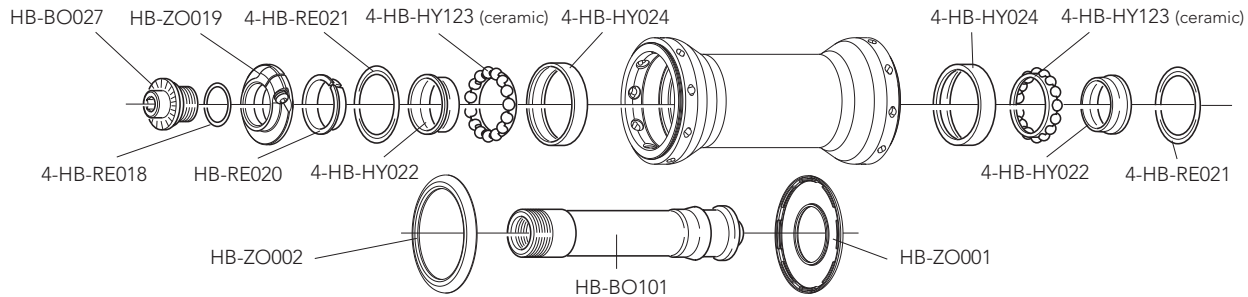

HUBS

HB-BO031 (3 pcs)
RATCHET RING /
INSERTO A
CREMAGLIERA
(SERVICE CENTER only)