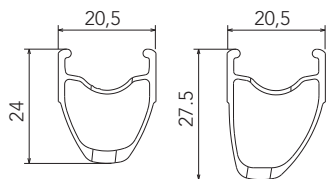

CLINCHER

HUBS

HB-BO031 (3 pcs)
 RATCHET RING /
 INSERTO A
 CREMAGLIERA
 (SERVICE CENTER only)

KHAM SIN ASYMMETRIC G3

CLINCHER

RIM

RIM-TAPE
LABEL KIT
VALVE HOLE
DIAMETER

2-WH-RT12 (18 mm - 2 pieces)
LAB-KHCB14G3 (BLACK - front+rear)
6,5 mm
700C (622 x 15C)