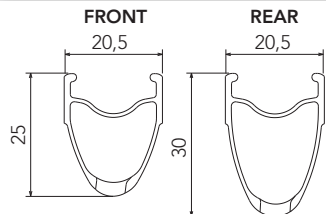

**HB-RE100
 HUB KIT**

- 2 x HB-RE021
- 2 x HB-RE022
- 2 x HB-RE124
- 2 x HB-RE023

QUICK-RELEASES

QR11-20FRB

front + rear

RIM

FRONT RIM
REAR RIM
LABEL KIT
VALVE HOLE
DIAMETER

WH-303SHB (**no labels**)
WH-304SHB (**no labels**)
LAB-EUCB12 (for a pair of front+rear wheels)
6,5 mm
622 X 15C