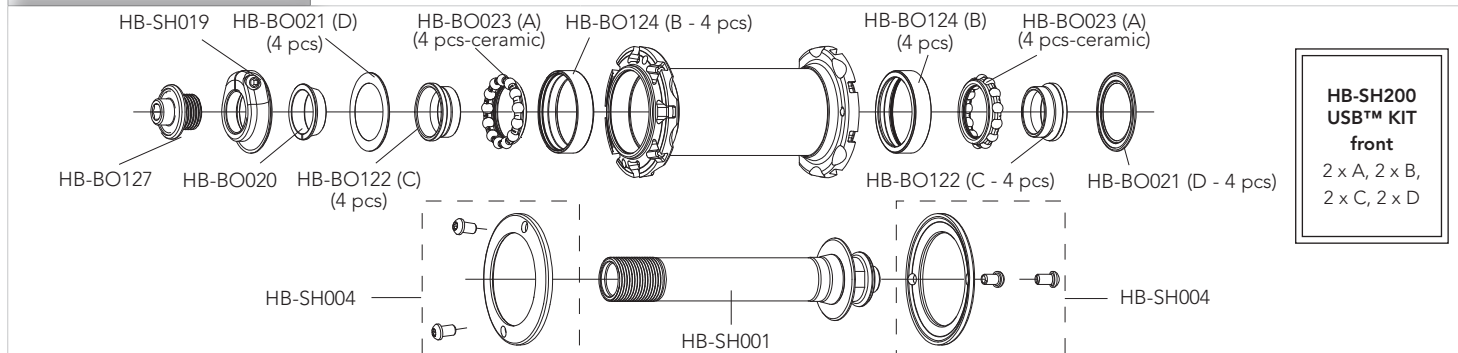

HUBS

**HB-SH200
USB™ KIT**
front
2 x A, 2 x B,
2 x C, 2 x D