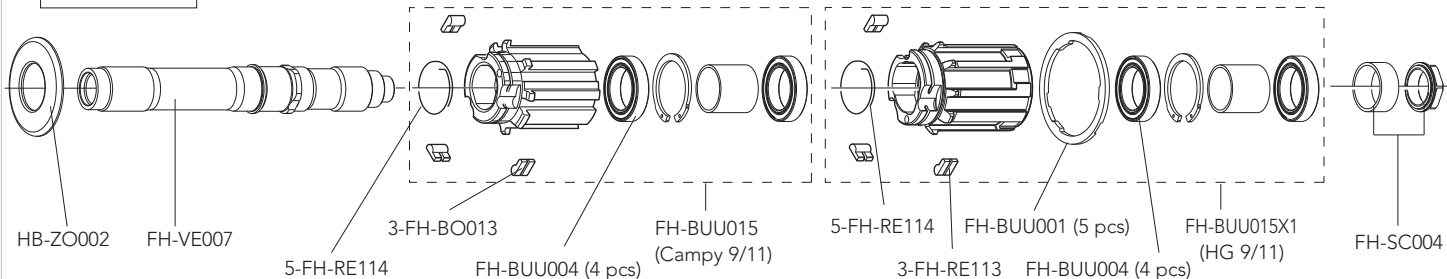

HB-BO031 (3 pcs)
RATCHET RING /
INSERTO A
CREMAGLIERA
(SERVICE CENTER only)