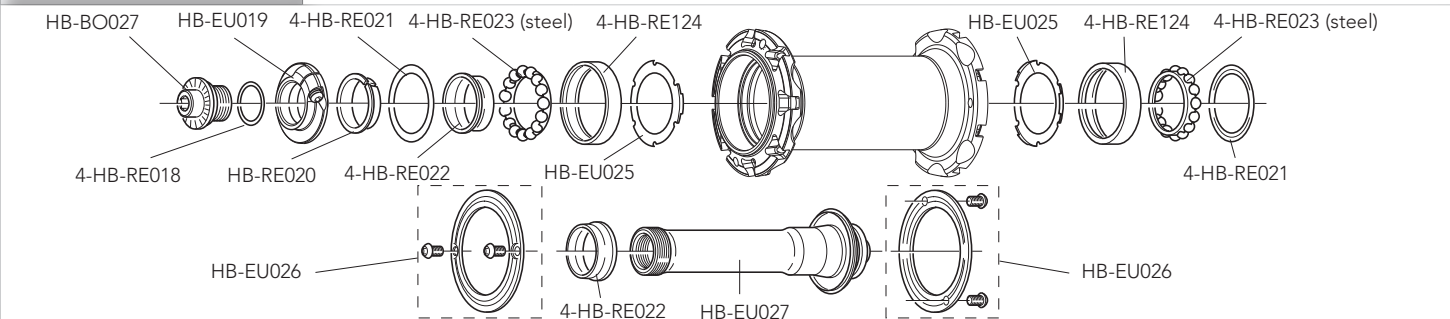

HUBS

HB-BO031 (3 pcs)
RATCHET RING /
INSERTO A
CREMAGLIERA
(SERVICE CENTER only)

**HB-RE100
HUB KIT**

- 2 x HB-RE021
- 2 x HB-RE022
- 2 x HB-RE124
- 2 x HB-RE023

QUICK-RELEASES

QR11-20FRB

front + rear