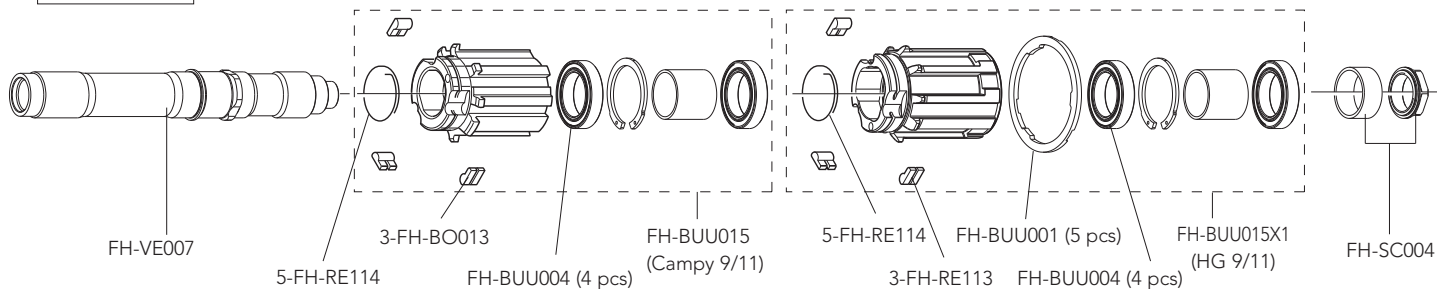

HB-BO031 (3 pcs)
RATCHET RING /
INSERTO A
CREMAGLIERA
(SERVICE CENTER only)